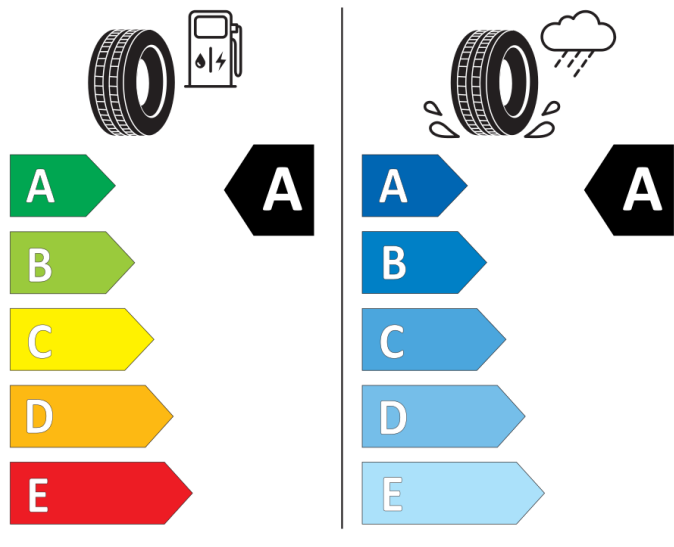

Cl

2020/740

BRIDGESTONE

13937

205/55 R16 91 H

Cl

2020/740

GOOD YEAR