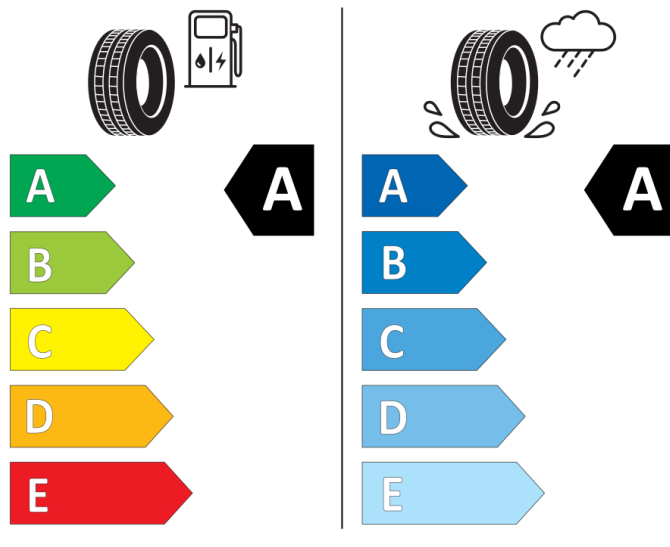

Bridgestone

28722

255/45 R19 100 V

Cl

2020/740