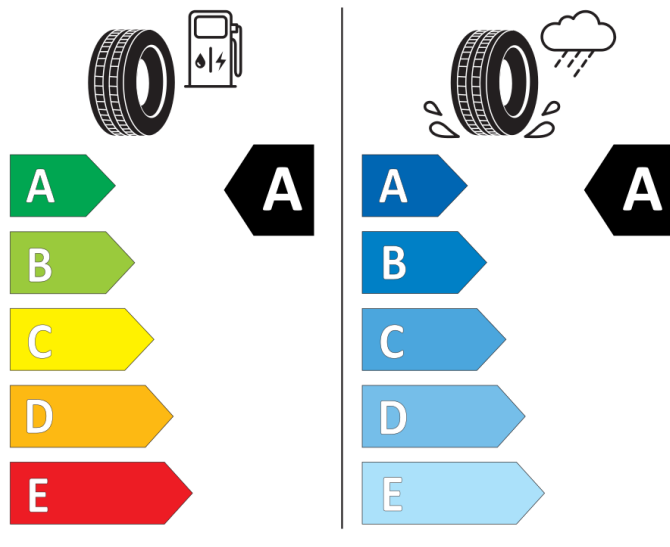

GOOD YEAR

584486

225/45R17 94 W XL

Cl

2020/740