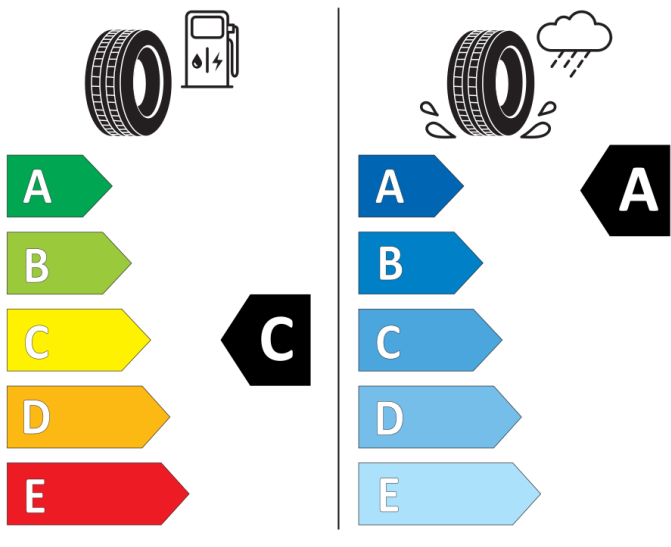

Cl

2020/740

Bridgestone

29827

225/45 R17 91 W

Cl

2020/740

Bridgestone