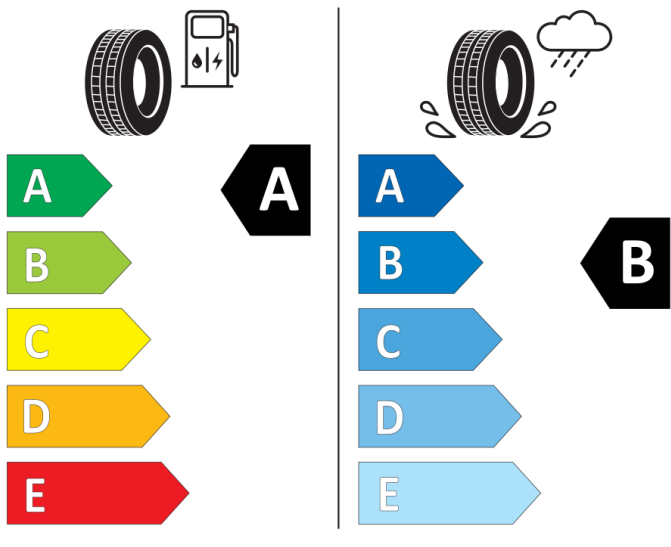

Bridgestone

13937

205/55 R16 91 H

Cl

2020/740

Good Year

584486

225/45R17 94 W XL