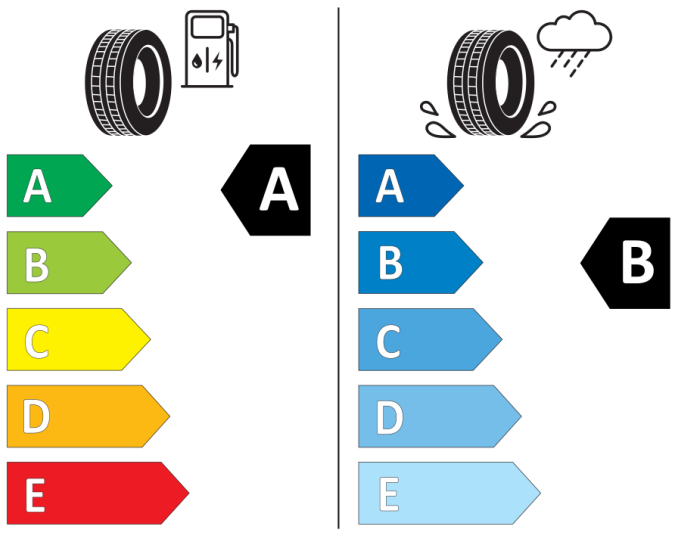

GOOD YEAR

545834

205/55R16 91 H

Cl

2020/740

GOOD YEAR

584486

225/45R17 94 W XL