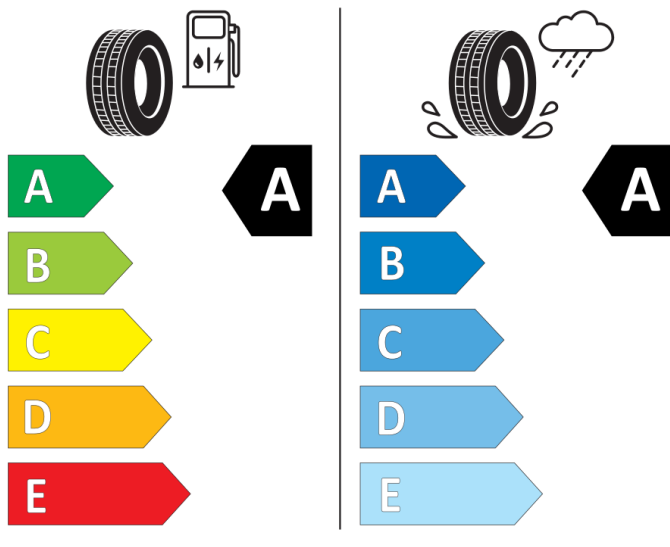

Bridgestone

28722

255/45 R19 100 V

Cl