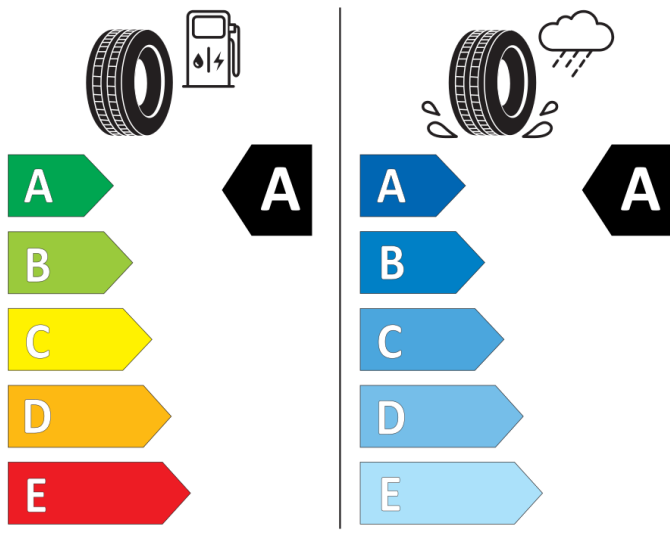

Good Year

584486

225/45R17 94 W XL

Cl

2020/740