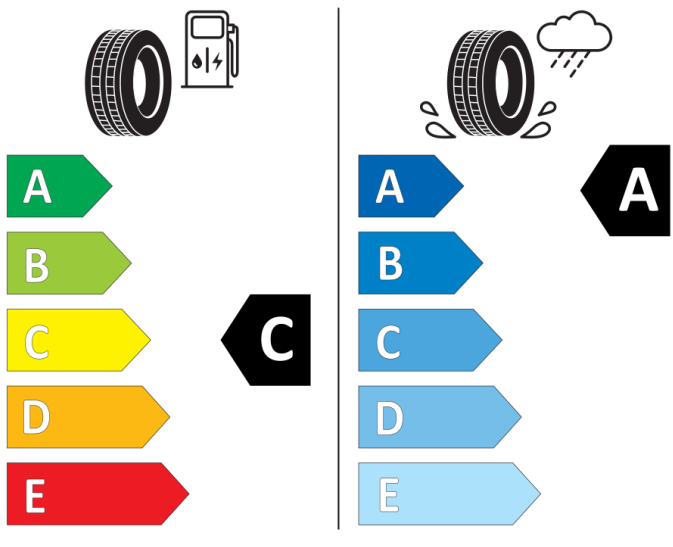

Hankook

1034810

225/45R17 91 W

Cl

2020/740