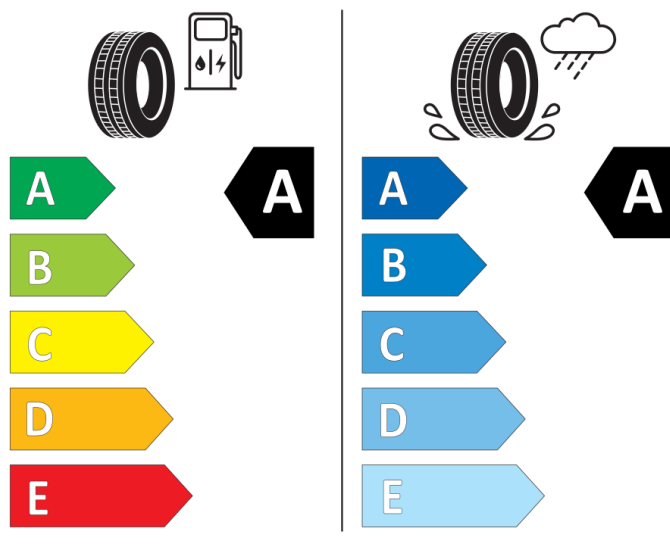

LINLONG

221033695

255/45R19 100 V

Cl