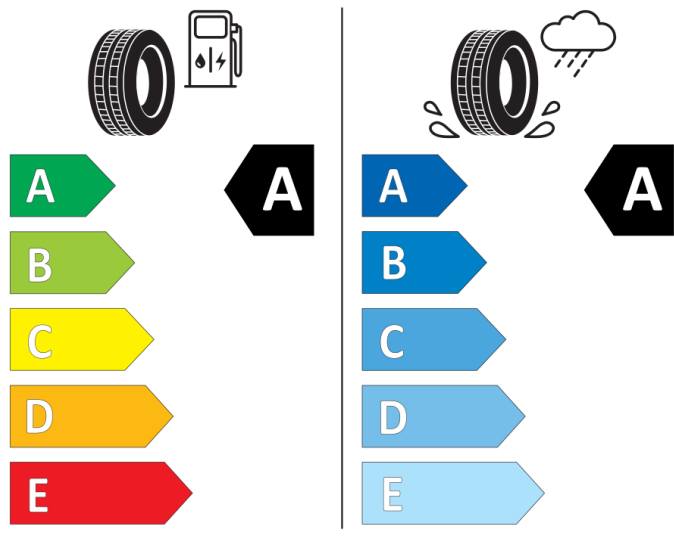

GOOD YEAR

584486

225/45R17 94 W XL

Cl

2020/740