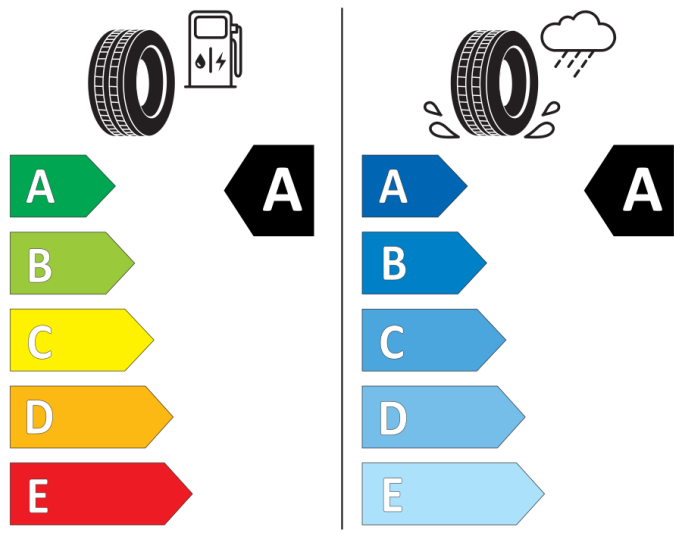

LIN LONG

221033695

255/45R19 100 V

Cl