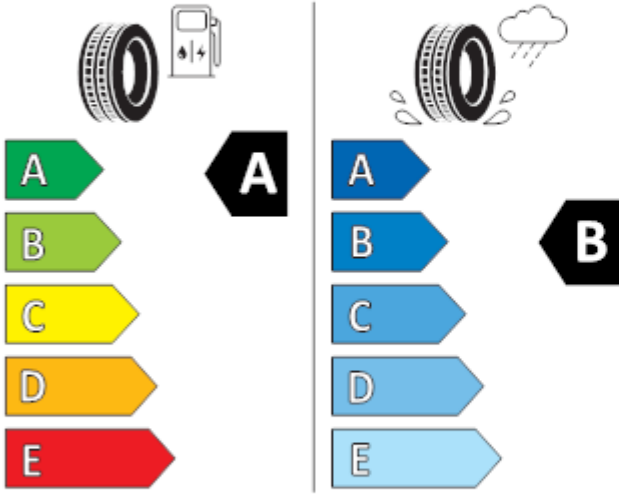

GOODYEAR

546793

205/60R16 92 V

C1

2020/740

BRIDGESTONE

13950

205/60 R16 92 V

C1

**A**

**A**

2020/740

Continental

0314678

205/60 R 16 92 V

C1