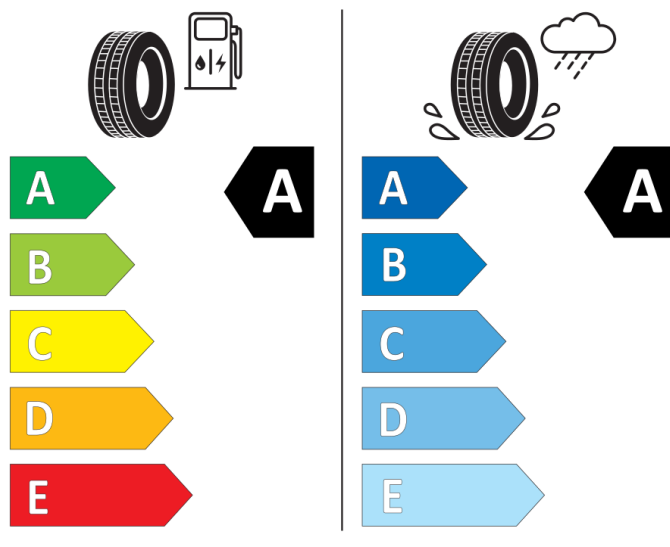

PIRELLI

40982

235/60R18 107 W XL

Cl

2020/740