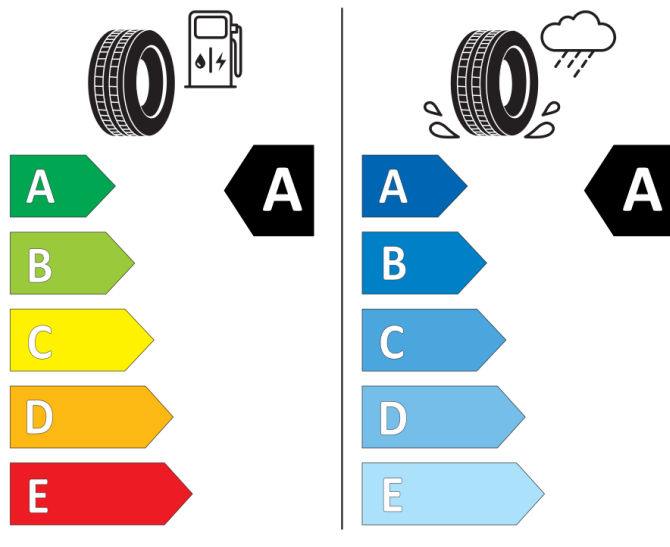

FALKEN FK520

356088

225/45R17 94 W XL

Cl