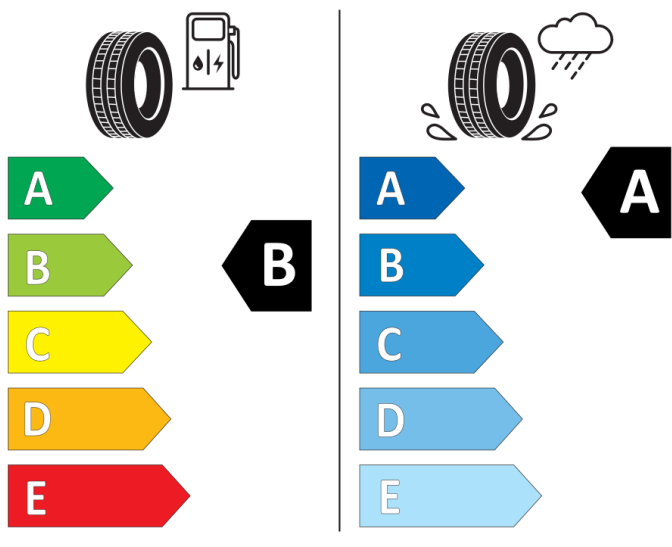

Cl

2020/740

Continental

0314081

275/50 R 20 113 Y XL

Cl

2020/740

Bridgestone