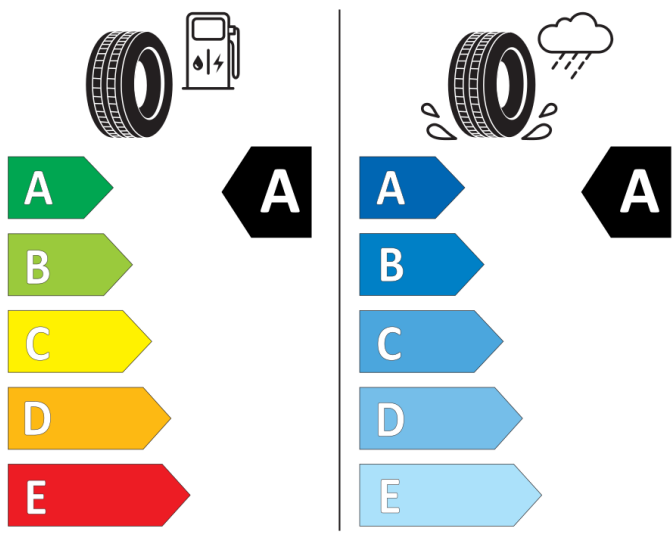

GOODYEAR

584486

225/45R17 94 W XL

Cl

2020/740

PIRELLI

40982

235/60R18 107 W XL