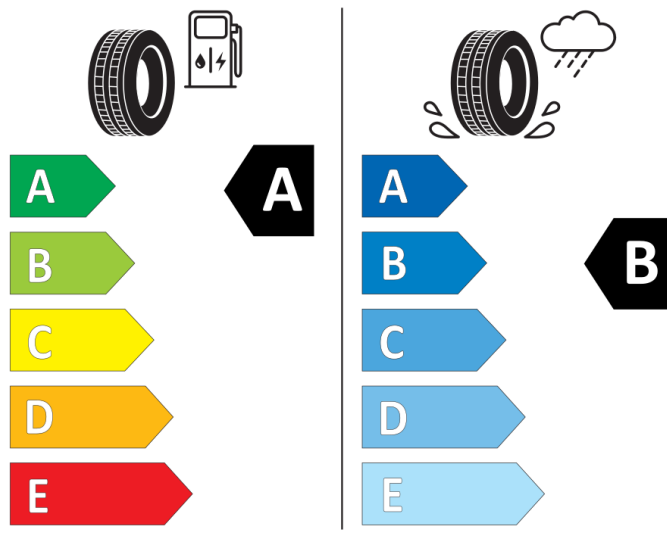

824899

235/60R18 107 W XL

Cl

2020/740

N EXEN TIRE

13338

225/45R17 94 W XL

Cl