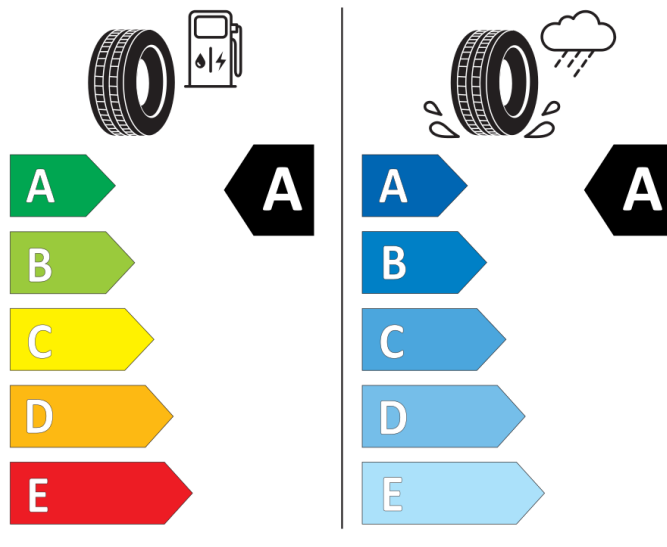

PIRELLI

40982

235/60R18 107 W XL

Cl

2020/740