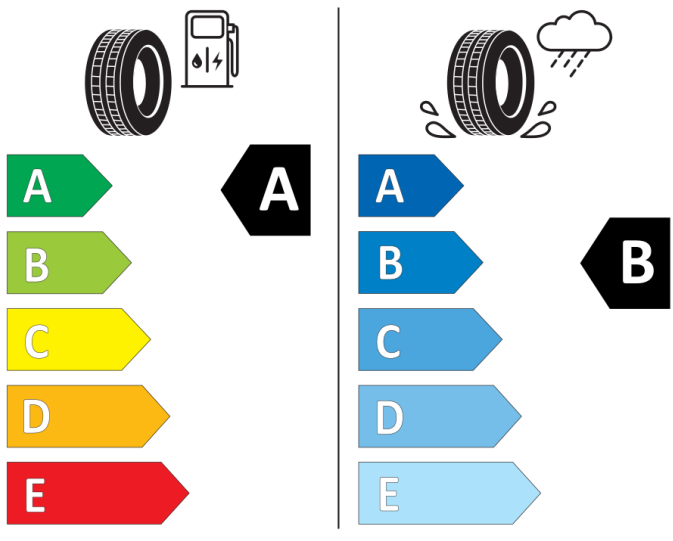

824899

235/60R18 107 W XL

Cl

2020/740

N EXEN TIRE

13338

225/45R17 94 W XL

Cl