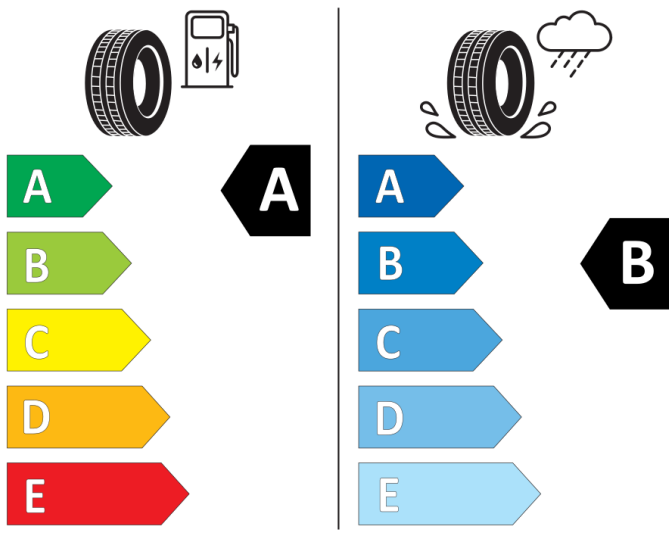

Bridgestone

26786

225/45 R17 94 W XL

Cl

2020/740