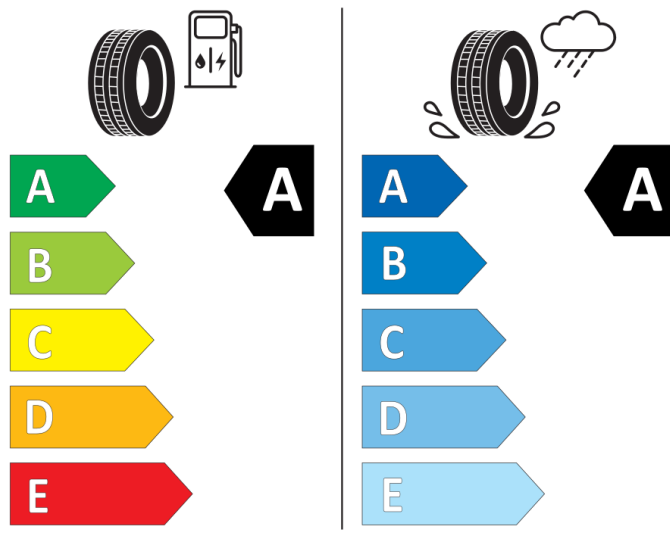

GOOD YEAR

584486

225/45R17 94 W XL

Cl