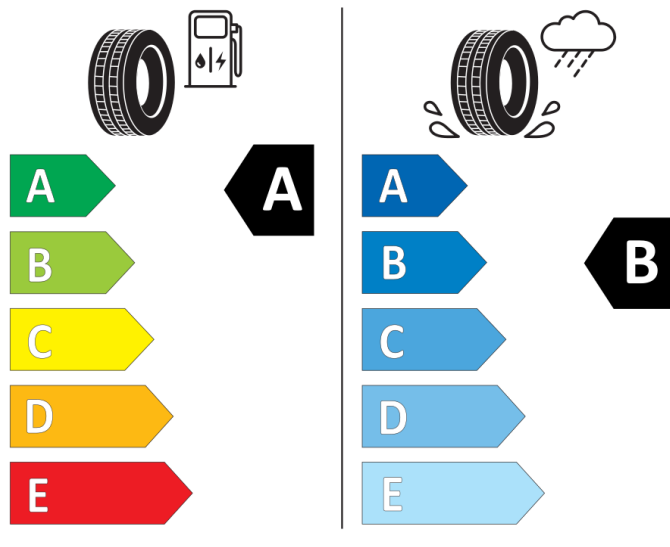

GOOD YEAR

584486

225/45R17 94 W XL

Cl

2020/740

Bridgestone

26786

225/45 R17 94 W XL

Cl

2020/740

N EXEN TIRE

13338

225/45R17 94 W XL

Cl

2020/740

GOOD YEAR

584486

225/45R17 94 W XL

Cl

2020/740