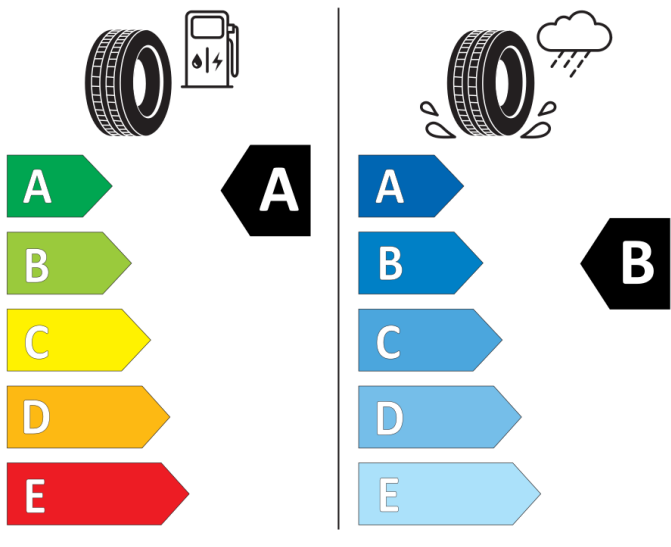

Cl

2020/740

N EXEN TIRE

13338

225/45R17 94 W XL

Cl

2020/740

GOOD YEAR