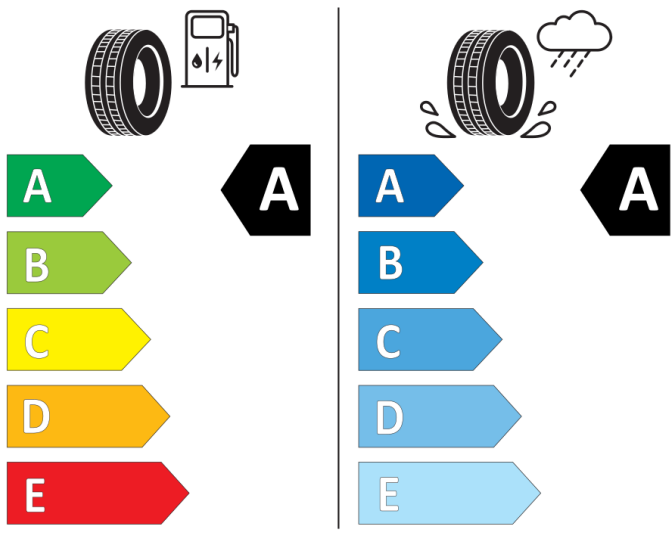

GOOD YEAR

584486

225/45R17 94 W XL

Cl

2020/740

Bridgestone

26786

225/45 R17 94 W XL

Cl

2020/740

N EXEN TIRE

13338

225/45R17 94 W XL

Cl

2020/740

GOOD YEAR

584486

225/45R17 94 W XL

Cl

2020/740