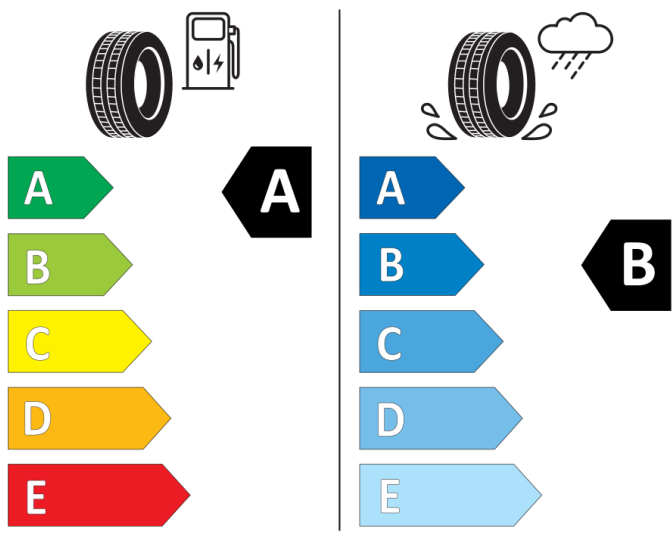

GOOD YEAR

545834

205/55R16 91 H

Cl

2020/740

GOOD YEAR

584486

225/45R17 94 W XL

13338

225/45R17 94 W XL

Cl

2020/740

BRIDGESTONE

13937

205/55 R16 91 H

Cl

2020/740

GOOD YEAR

584486

225/45R17 94 W XL

Cl

2020/740

GOOD YEAR

584486

225/45R17 94 W XL

Cl

2020/740