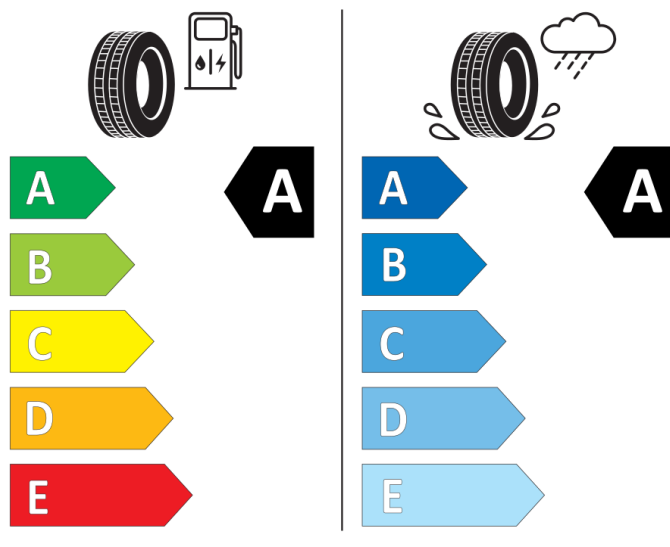

GOOD YEAR

584486

225/45R17 94 W XL

Cl

2020/740