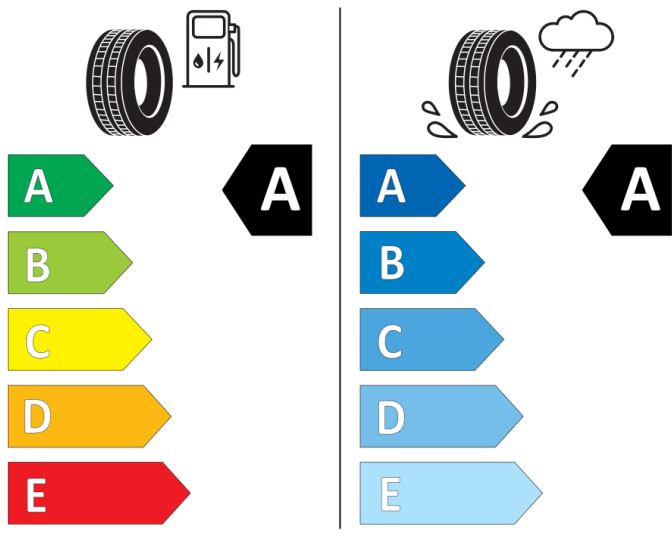

2020/740

GOOD YEAR

584486

225/45R17 94 W XL

Cl

2020/740

GOOD YEAR

584486