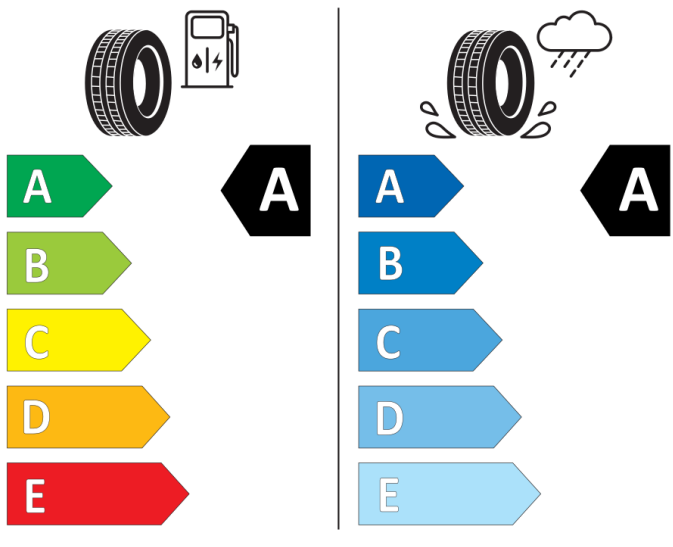

GOOD YEAR

584486

225/45R17 94 W XL

Cl