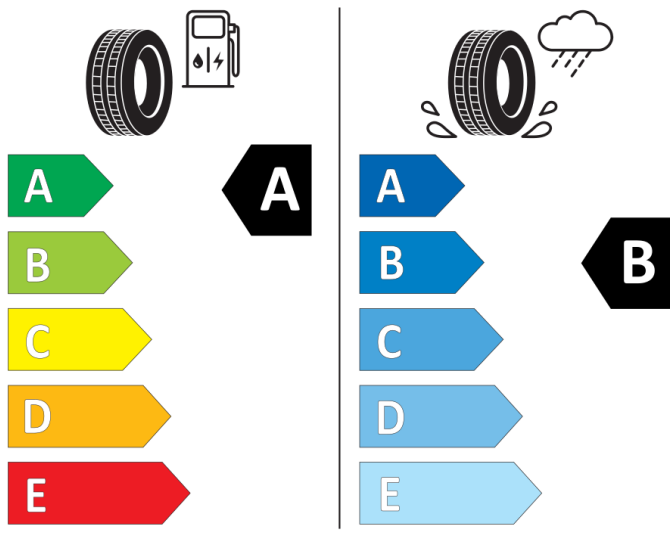

GOOD YEAR

545834

205/55R16 91 H

Cl

2020/740

Continental

0358489

205/55 R 16 91 H

Cl

2020/740

BRIDGESTONE

13937

205/55 R16 91 H

Cl

2020/740