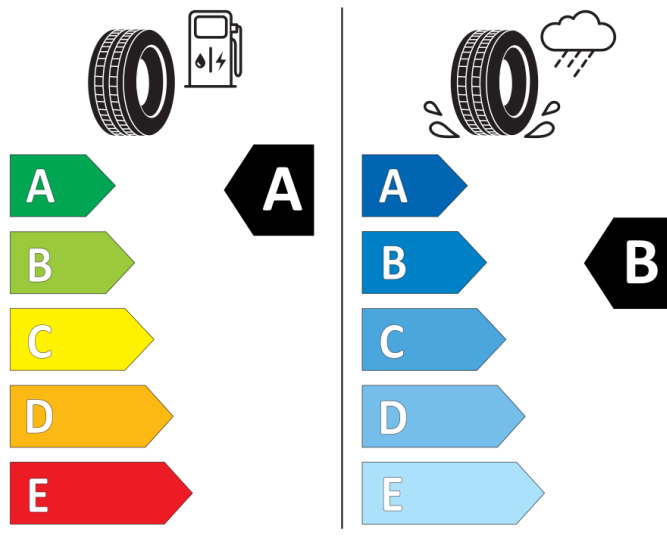

GOOD YEAR

545834

205/55R16 91 H

Cl

2020/740

Continental

0358489

205/55 R 16 91 H

Cl

2020/740

BRIDGESTONE

13937

205/55 R16 91 H

Cl

2020/740