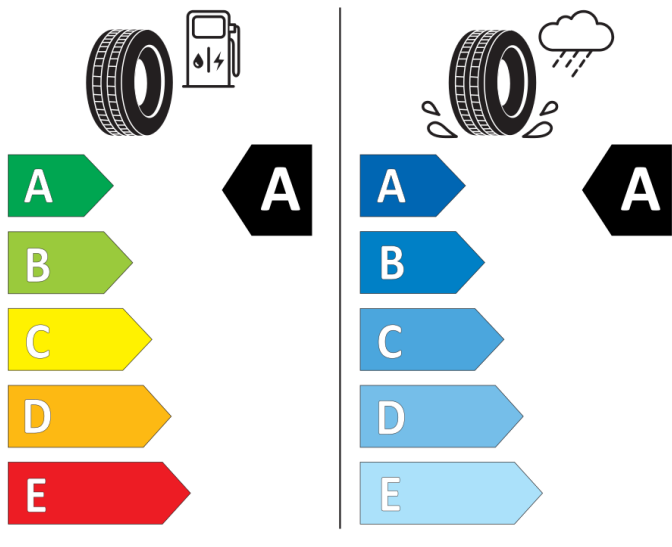

GOOD YEAR

584486

225/45R17 94 W XL

Cl

2020/740