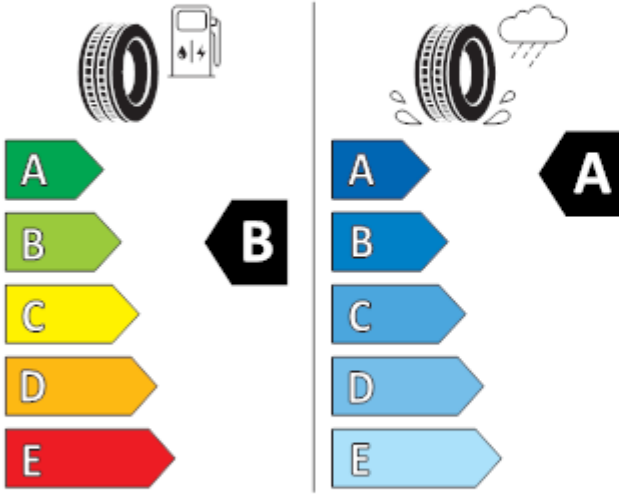

C1

2020/740

GOODYEAR

584484

235/45R18 94 W

C1

2020/740

GOODYEAR