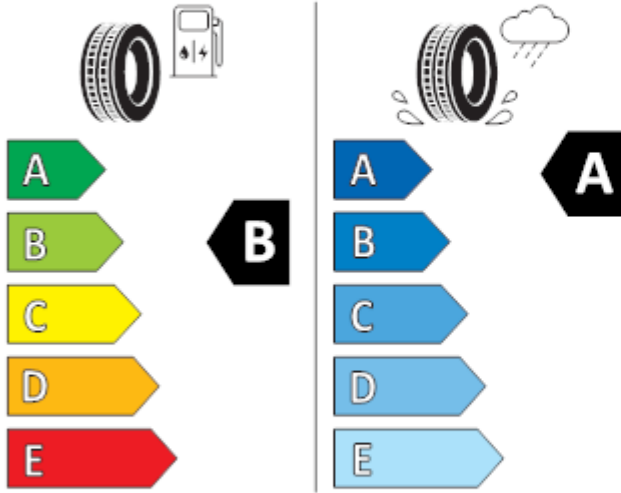

Bridgestone

24625

235/45 R18 94 W

C1