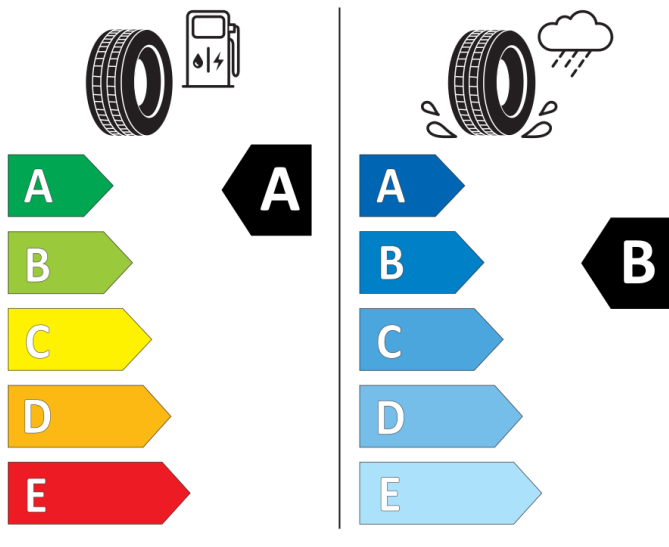

GOOD YEAR

545820

215/55R18 95 T

Cl

2020/740

BRIDGESTONE

13942

215/55 R18 95 T

Cl

2020/740

Continental

0314622

215/55 R 18 95 T

Cl

2020/740