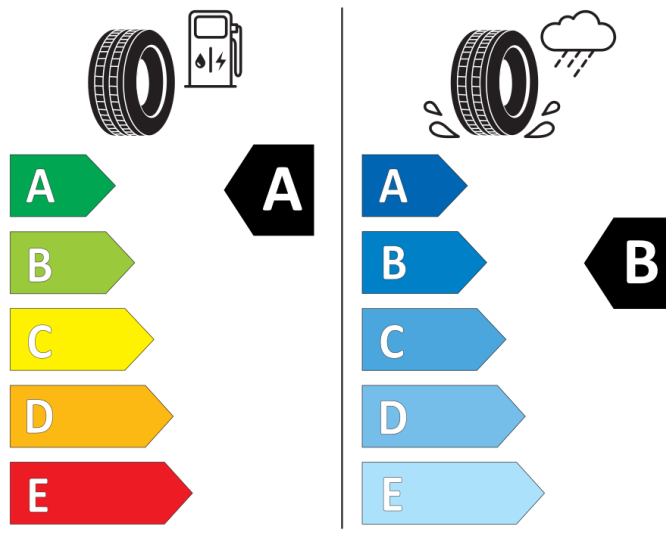

GOOD YEAR

545820

215/55R18 95 T

Cl

2020/740

BRIDGESTONE

13942

215/55 R18 95 T

Cl

2020/740

Continental

0314622

215/55 R 18 95 T

Cl

2020/740