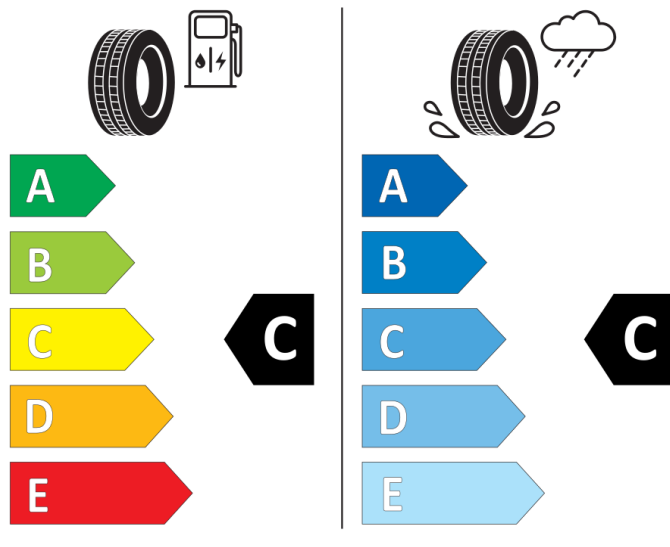

2020/740

GOODYEAR

543039

195/55R16 91 V XL

Cl

2020/740

GOODYEAR

581362