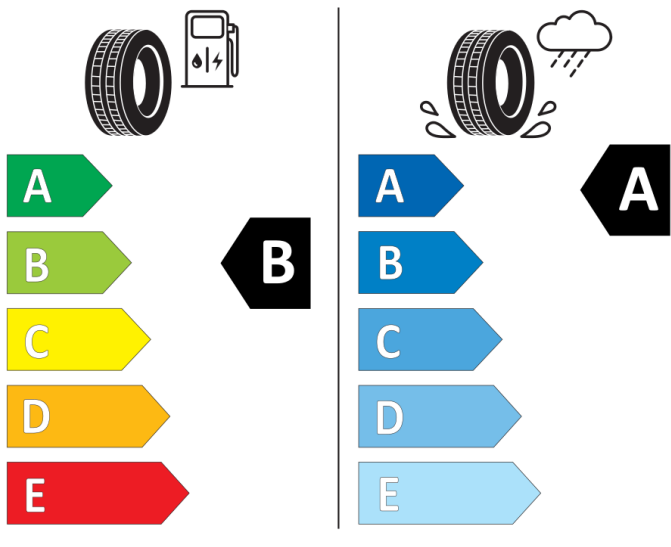

2020/740

GOODYEAR

543039

195/55R16 91 V XL

Cl

2020/740

GOODYEAR

581362