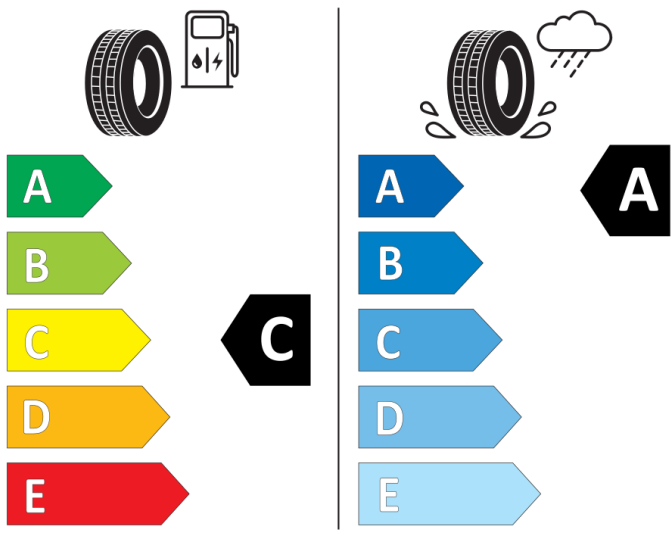

GOODYEAR

581362

245/40R19 98 Y XL

Cl

2020/740