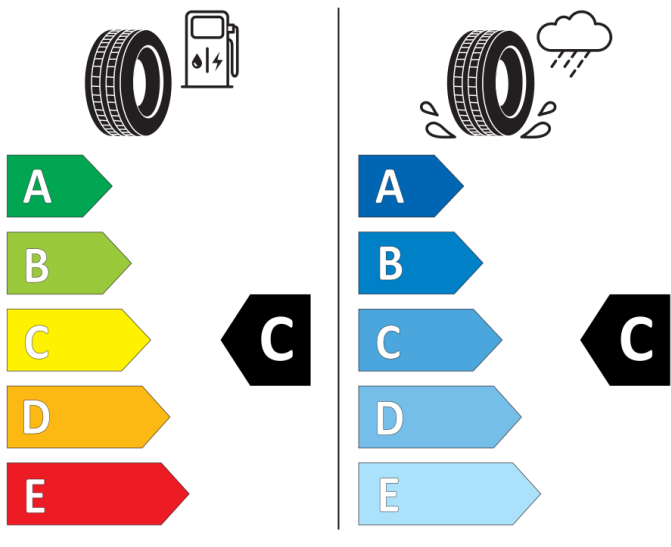

GOODYEAR

543039

195/55R16 91 V XL

Cl

2020/740