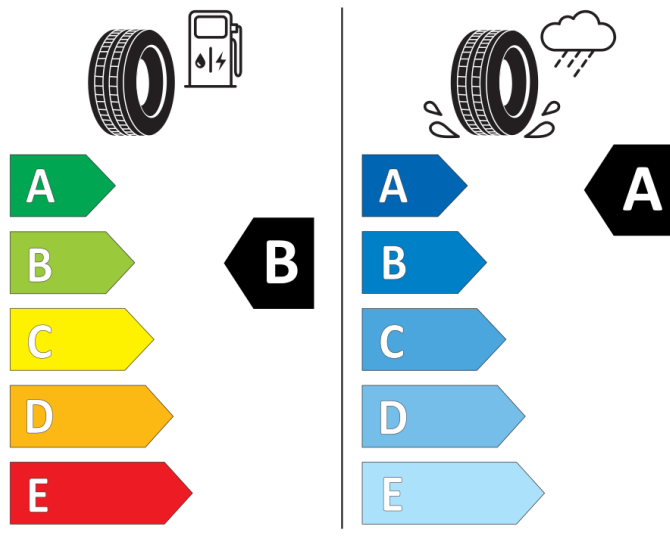

2020/740

BRIDGESTONE

18253

215/50 R18 92 W

Cl

2020/740

GOODYEAR

543039