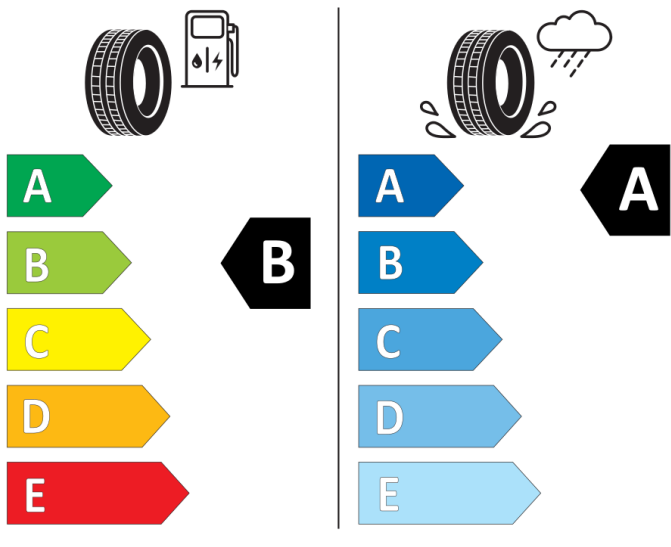

2020/740

BRIDGESTONE

18253

215/50 R18 92 W

Cl

2020/740

GOODYEAR

543039