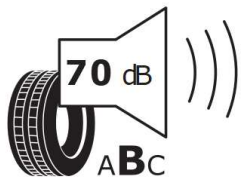

2020/740

GOOD YEAR

546884

195/55R16 91 V XL

Cl

2020/740

Hankook

1024355