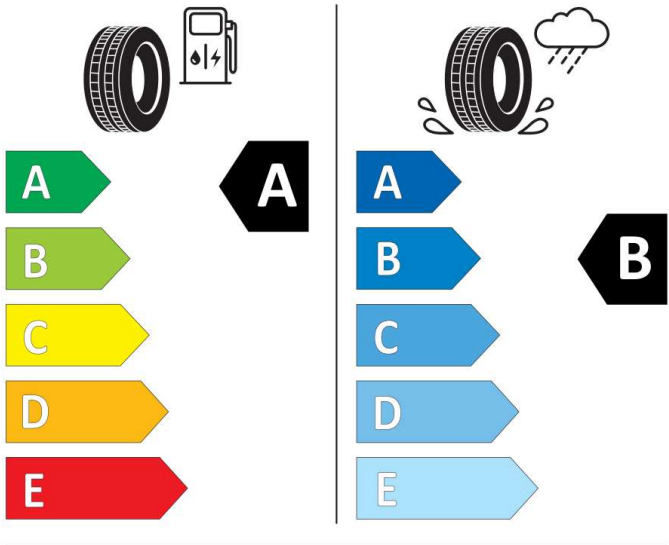

GOOD YEAR

545834

205/55R16 91 H

Cl

2020/740

Continental

0314699

185/65 R 15 88 H