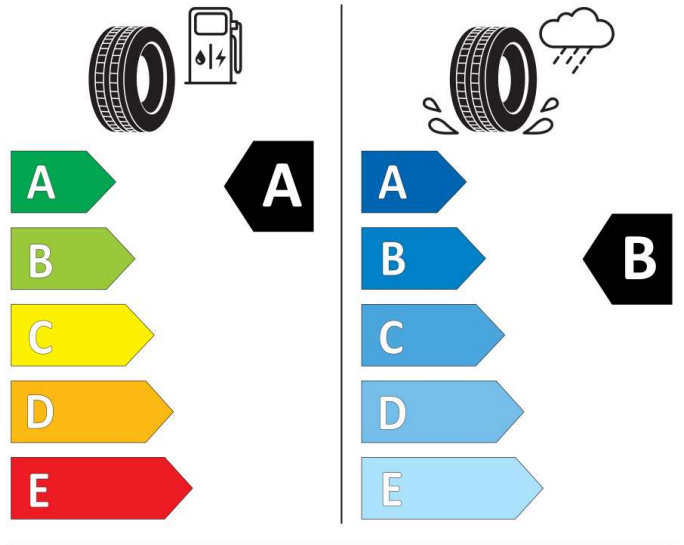

Continental

0314699

185/65 R 15 88 H

Cl

2020/740