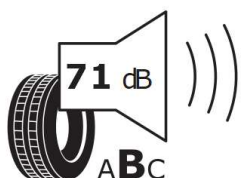

Cl

2020/740

Continental

0358489

205/55 R 16 91 H

Cl

2020/740

GOOD YEAR