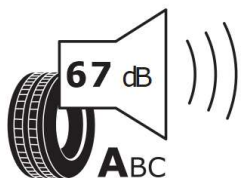

Hankook

1024355

215/65R17 99 V

Cl

2020/740