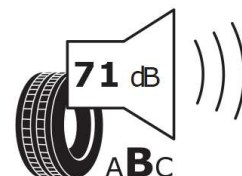

Continental

0358489

205/55 R 16 91 H

CI