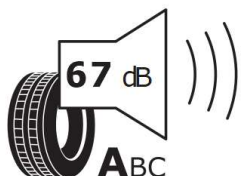

Hankook

1024355

215/65R17 99 V

CI

2020/740