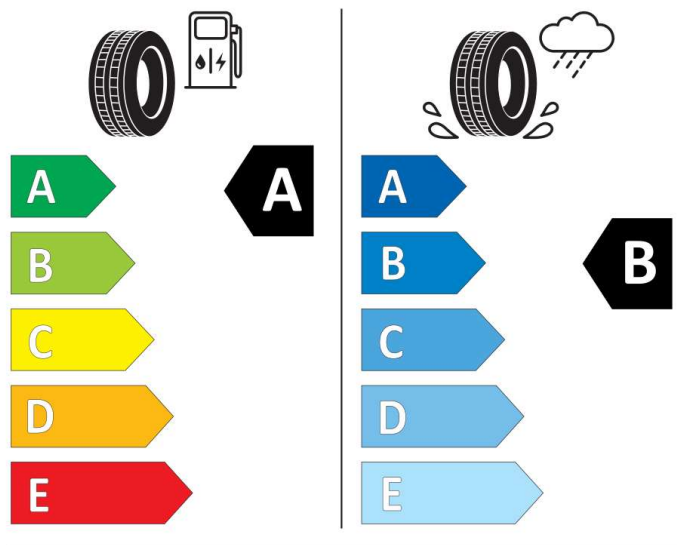

GOOD YEAR

546607

185/65R15 88 H

Cl