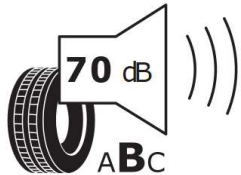

KMH O PS71

2359821

215/65 R17 99 V

CI

2020/740