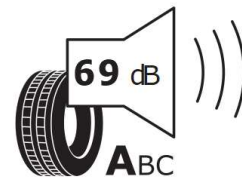

2020/740

GOOD YEAR

546884

195/55R16 91 V XL

Cl

2020/740

Hankook

1024355