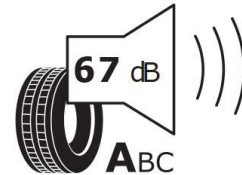

Hankook

1024355

215/65R17 99 V

CI

2020/740