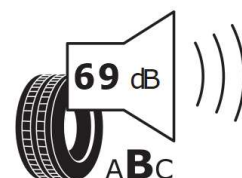

GOOD YEAR

546607

185/65R15 88 H

Cl