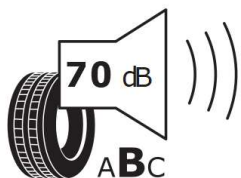

2020/740

Conti nental

0314699

185/65 R 15 88 H

Cl