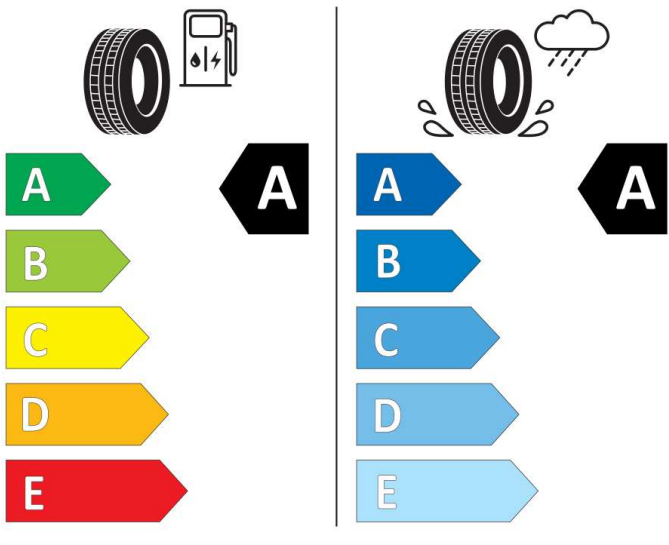

Hankook

1024355

215/65R17 99 V

Cl

2020/740