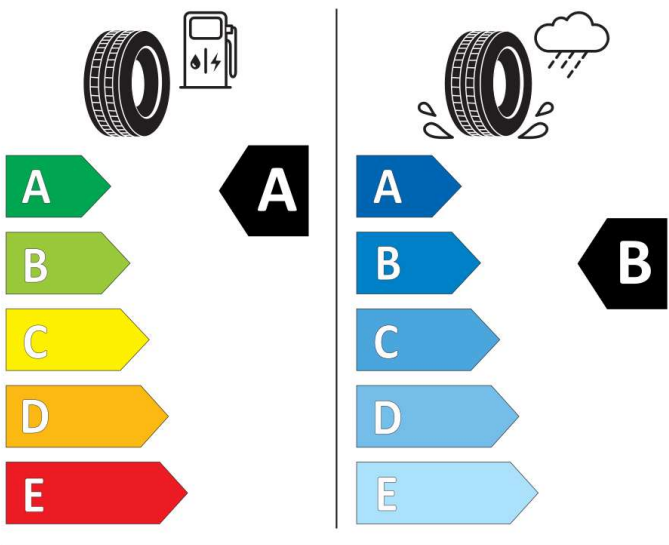

Cl

2020/740

Continental

0358489

205/55 R 16 91 H

Cl

2020/740

GOOD YEAR