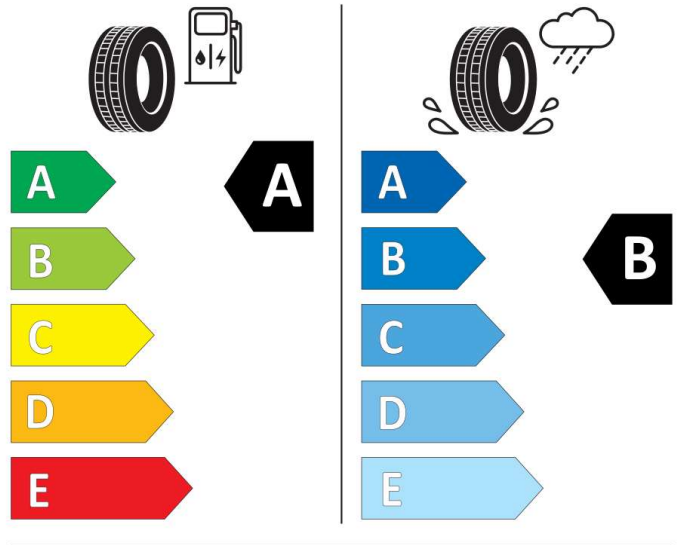

2020/740

GOOD YEAR

546884

195/55R16 91 V XL

Cl

2020/740

Hankook

1024355