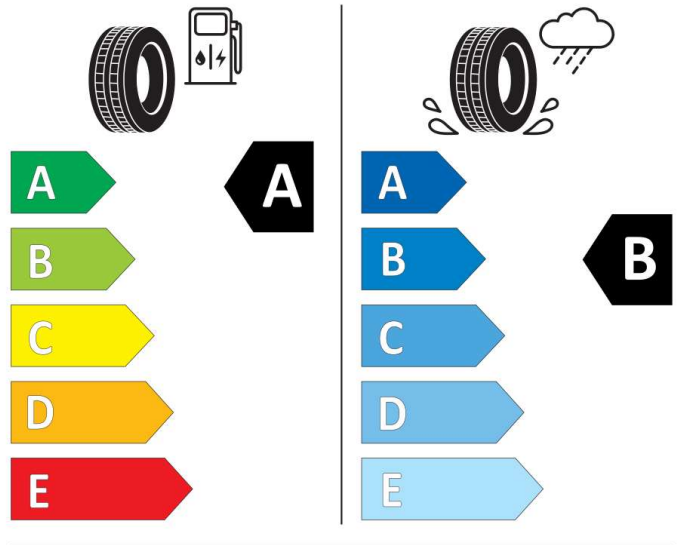

Hankook

1024353

185/65R15 88 H

Cl