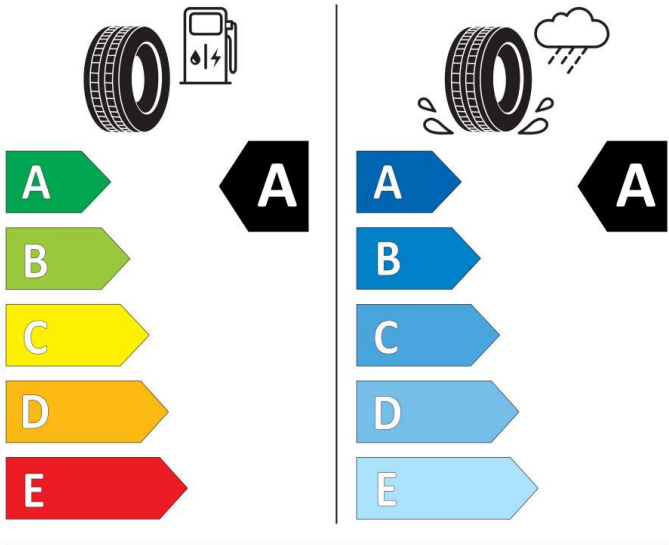

KMH O PS71

2359821

215/65 R17 99 V

CI

2020/740