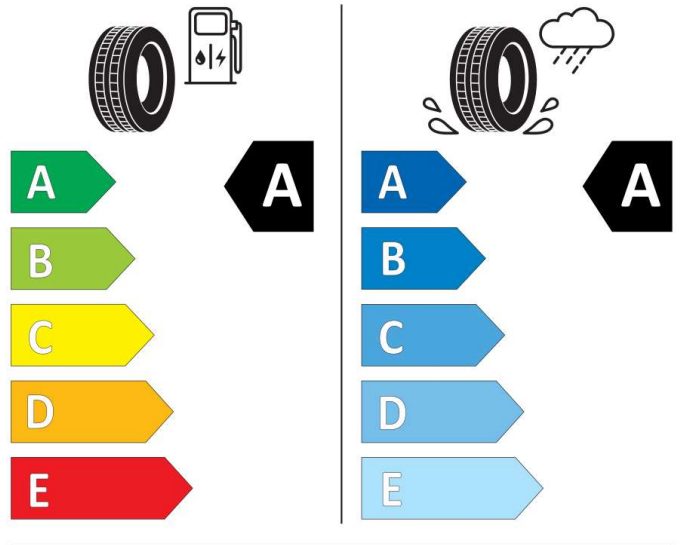

cl

2020/740

BRIDGESTONE

13937

205/55 R16 91 H

cl

2020/740

GOOD YEAR