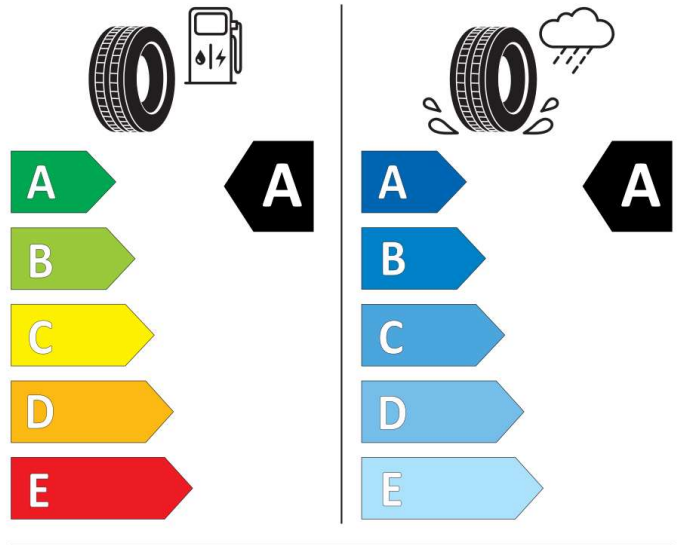

Hankook

1024355

215/65R17 99 V

CI

2020/740