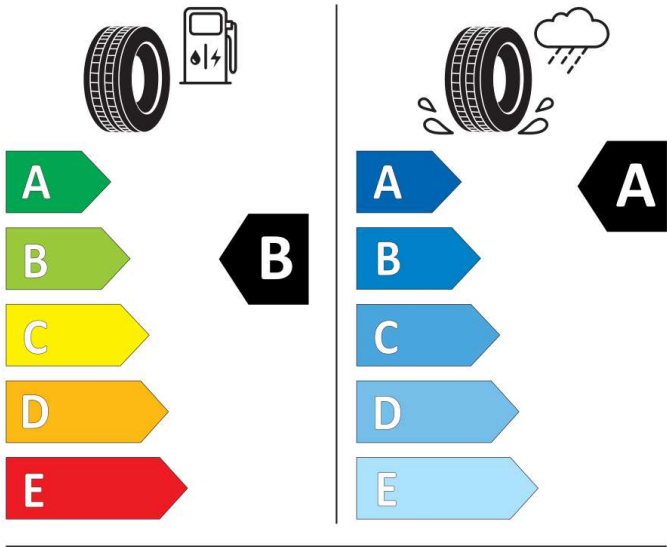

Bridgestone

24625

235/45 R18 94 W

Cl

2020/740

BRIDGESTONE

13937

205/55 R16 91 H