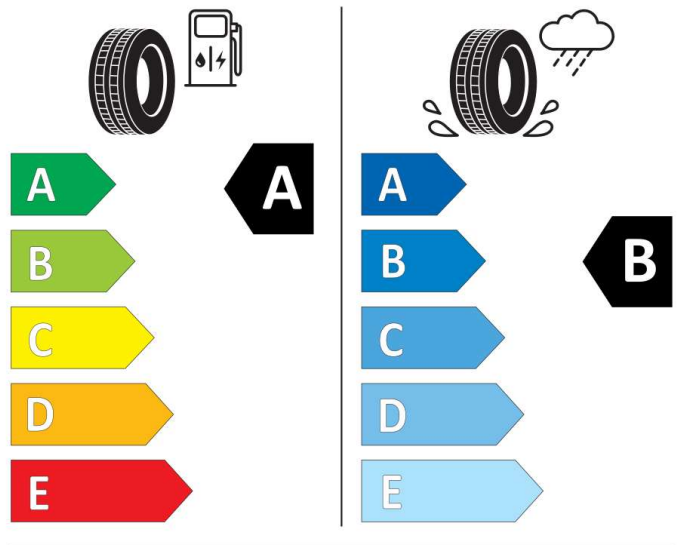

GOOD YEAR

546607

185/65R15 88 H

C1