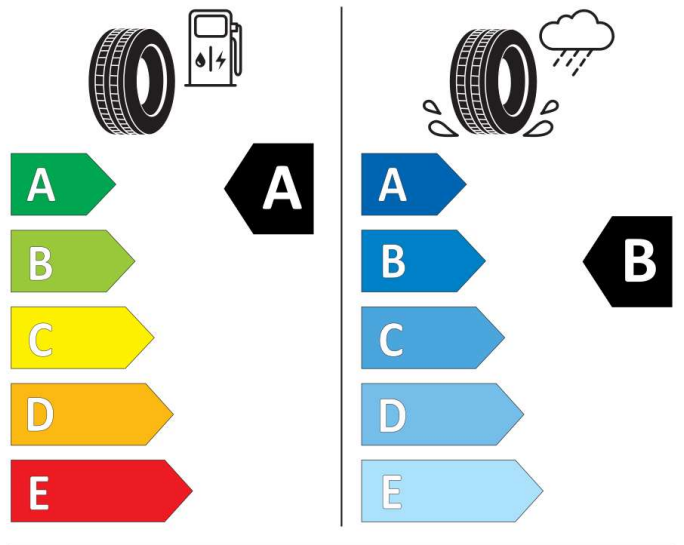

Continental

0358489

205/55 R 16 91 H

CI