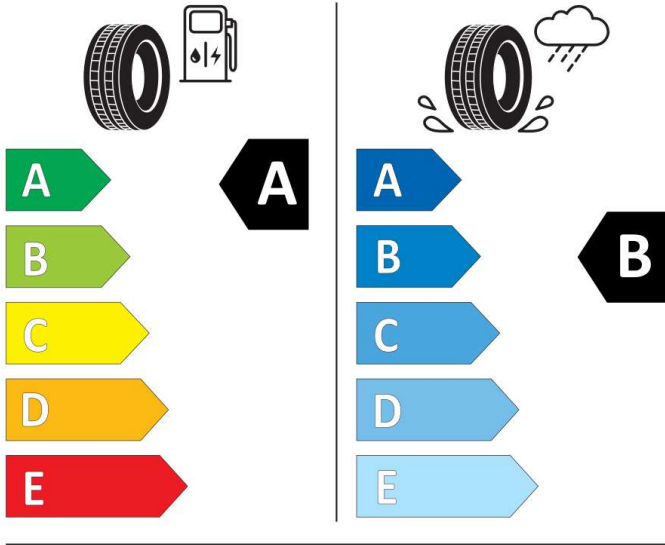

2020/740

GOOD YEAR

546884

195/55R16 91 V XL

Cl

2020/740

GOOD YEAR

584484