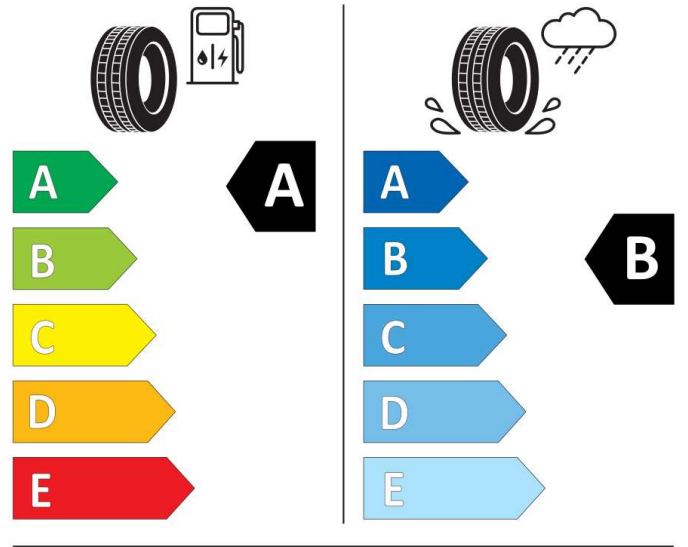

BRIDGESTONE

13937

205/55 R16 91 H

Cl

2020/740