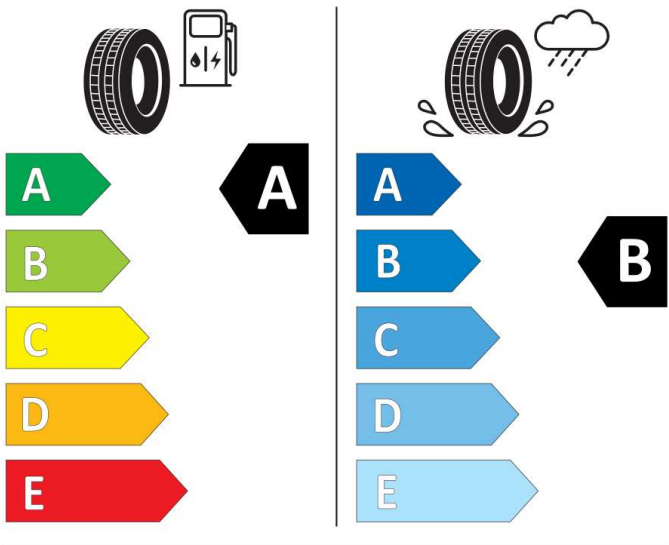

C1

2020/740

Continental

0314699

185/65 R 15 88 H

C1

2020/740

GOOD YEAR