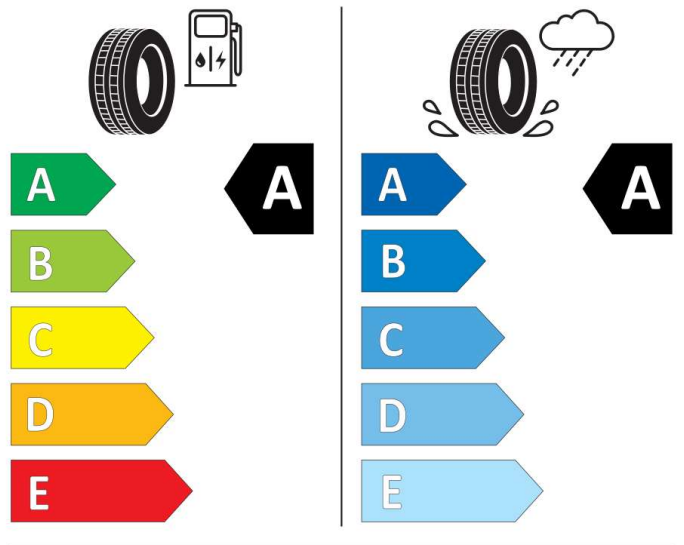

KUMHO ES31

2259623

185/65R15 88 H

Cl