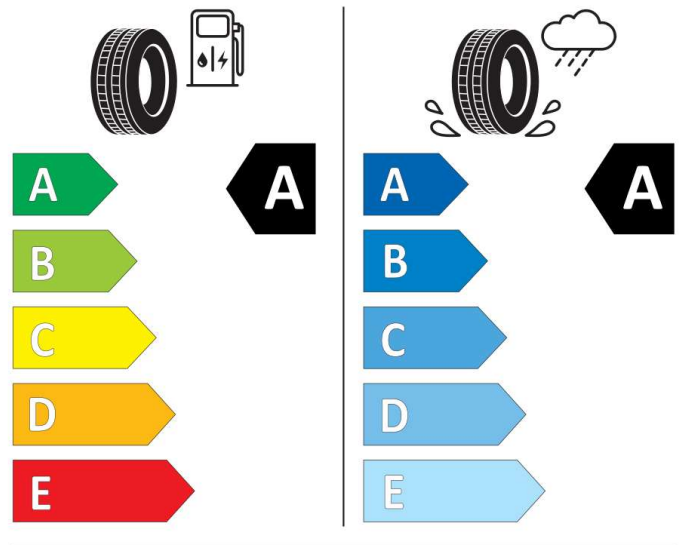

Hankook

1024355

215/65R17 99 V

Cl