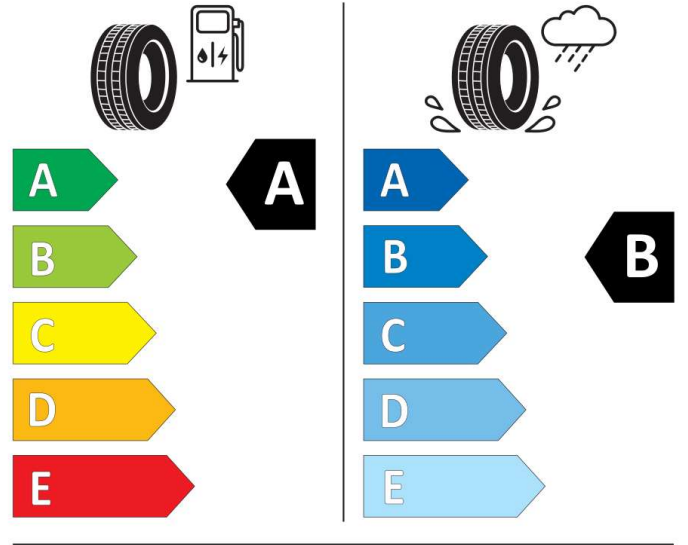

2020/740

GOOD YEAR

546884

195/55R16 91 V XL

Cl

2020/740

GOOD YEAR

584484