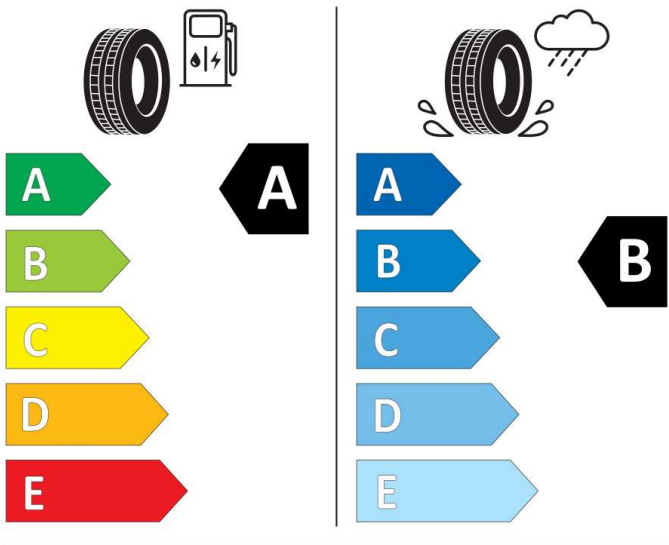

GOOD YEAR

545834

205/55R16 91 H

Cl

2020/740