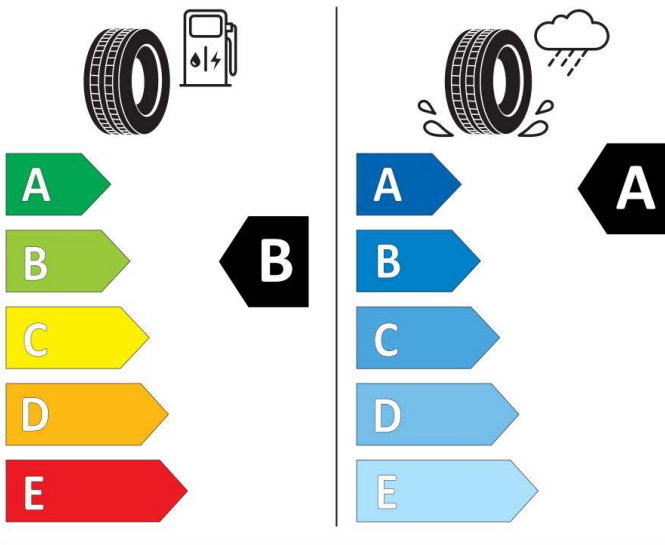

GOOD YEAR

584484

235/45R18 94 W

Cl

2020/740