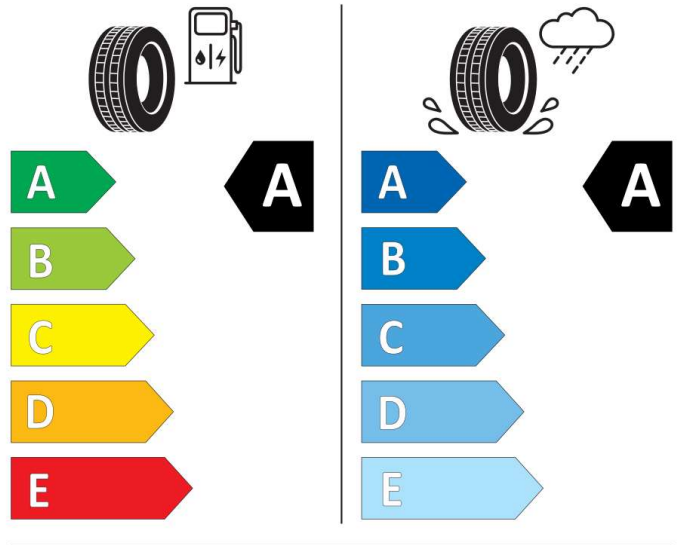

KUMHO ES31

2259623

185/65R15 88 H

C1

2020/740