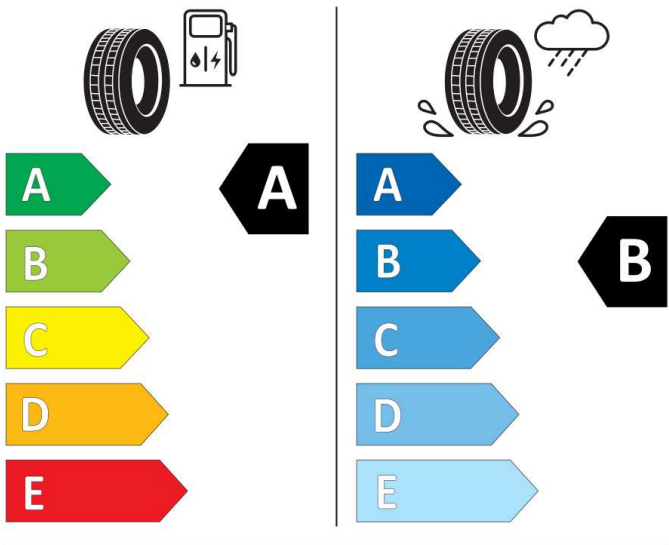

cl

2020/740

BRIDGESTONE

13937

205/55 R16 91 H

cl

2020/740

GOOD YEAR