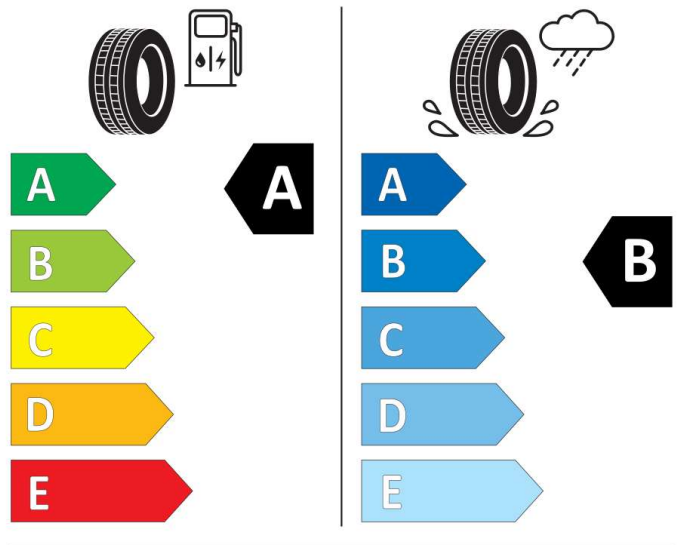

2020/740

GOOD YEAR

574604

185/65R15 88 H

cl