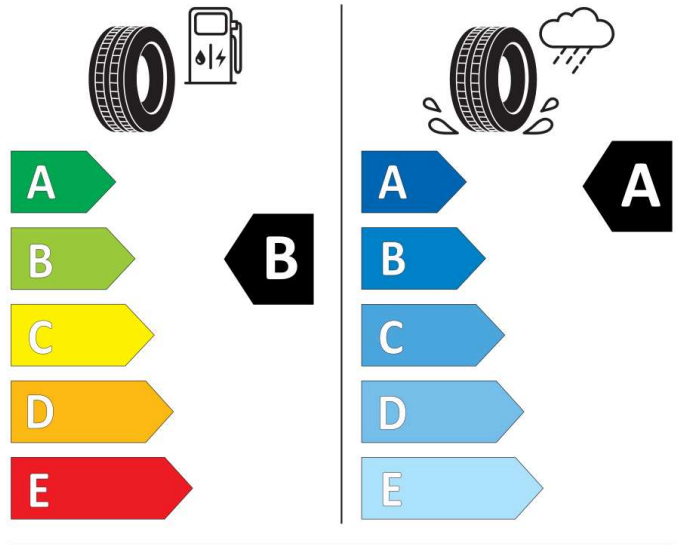

2020/740

GOOD YEAR

584484

235/45R18 94 W

Cl

2020/740

GOOD YEAR

545834