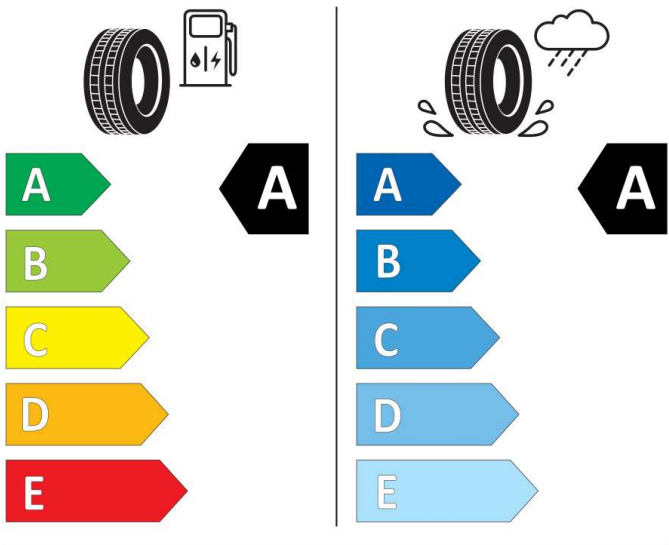

Hankook

1024355

215/65R17 99 V

CI

2020/740