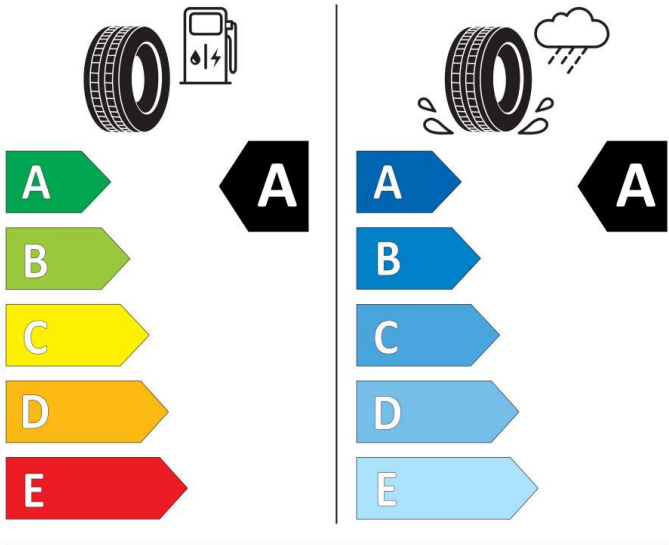

GOOD YEAR

584486

225/45R17 94 W XL

Cl

2020/740

GOOD YEAR

584486

225/45R17 94 W XL

13338

225/45R17 94 W XL

Cl

2020/740

GOOD YEAR

584486

225/45R17 94 W XL

Cl