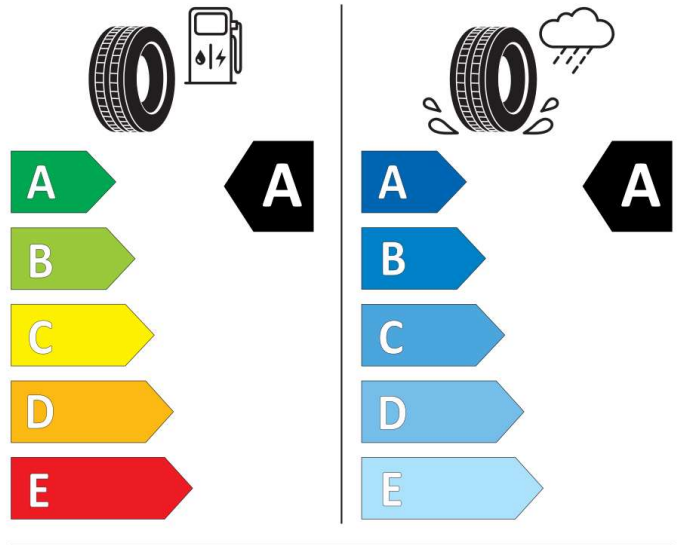

GOOD YEAR

584486

225/45R17 94 W XL

Cl

2020/740