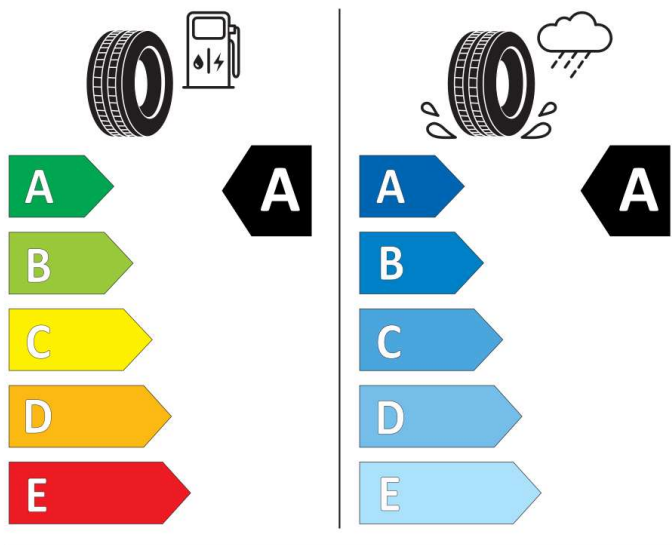

2020/740

GOOD YEAR

584486

225/45R17 94 W XL

Cl