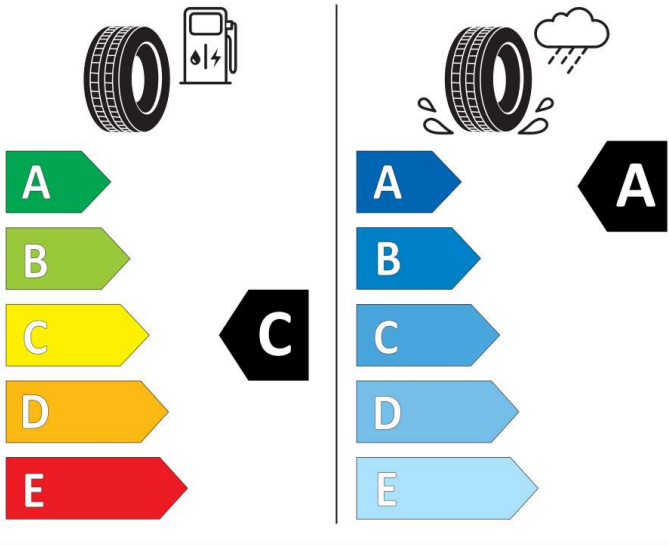

Hankook

1034810

225/45R17 91 W

Cl

2020/740