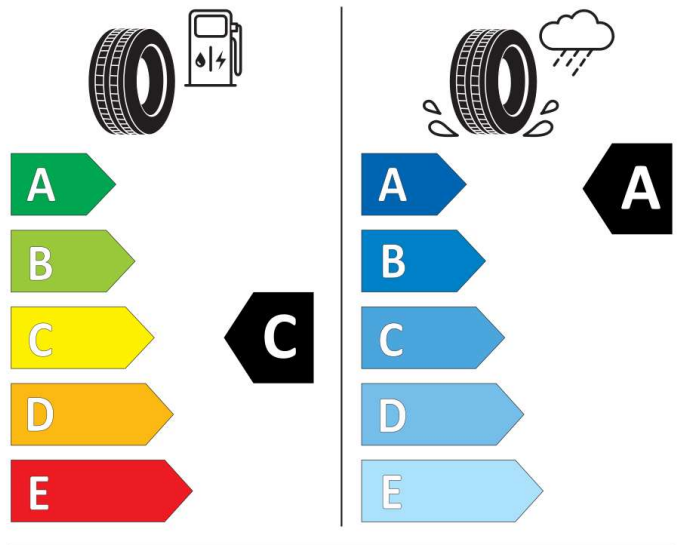

225/45R17 94 W XL

Cl

2020/740

Bridgestone

29827

225/45 R17 91 W

Cl

2020/740