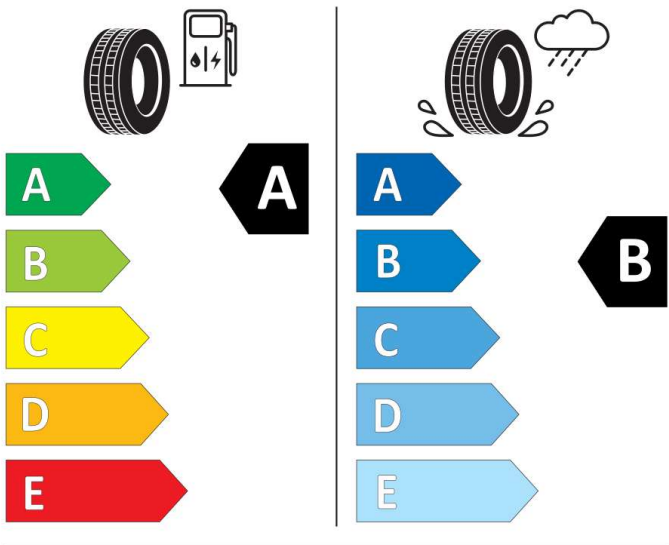

NEXEN TIRE

13338

225/45R17 94 W XL

Cl

2020/740