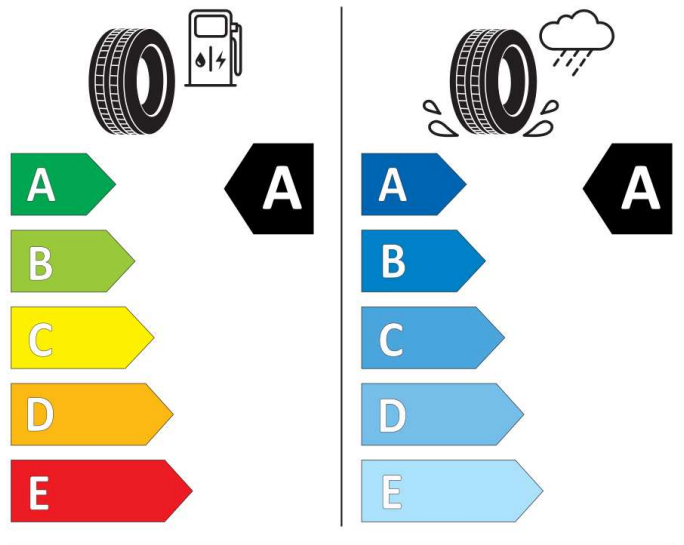

GOOD YEAR

584486

225/45R17 94 W XL

Cl