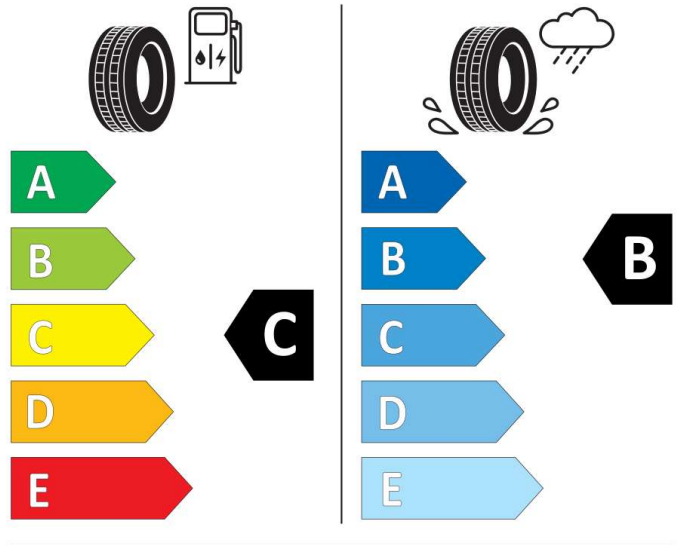

2020/740

GOOD YEAR

546144

225/45R17 91 W

Cl

2020/740

NEXEN TIRE

13338