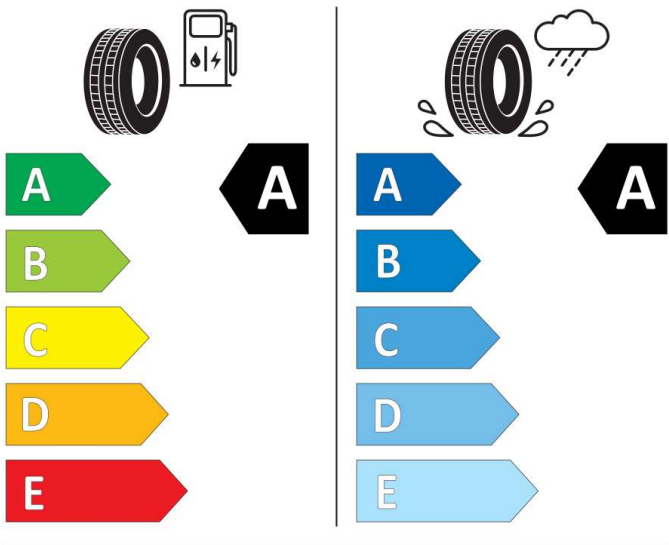

Cl

2020/740

GOOD YEAR

584486

225/45R17 94 W XL

Cl

2020/740

GOOD YEAR

584486

225/45R17 94 W XL

Cl

2020/740

ENERGY

GOOD YEAR

584486

225/45R17 94 W XL