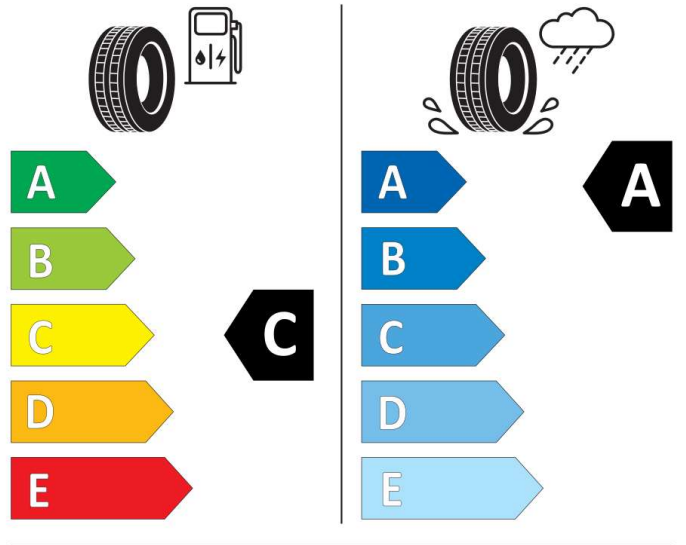

Hankook

1034810

225/45R17 91 W

Cl

2020/740