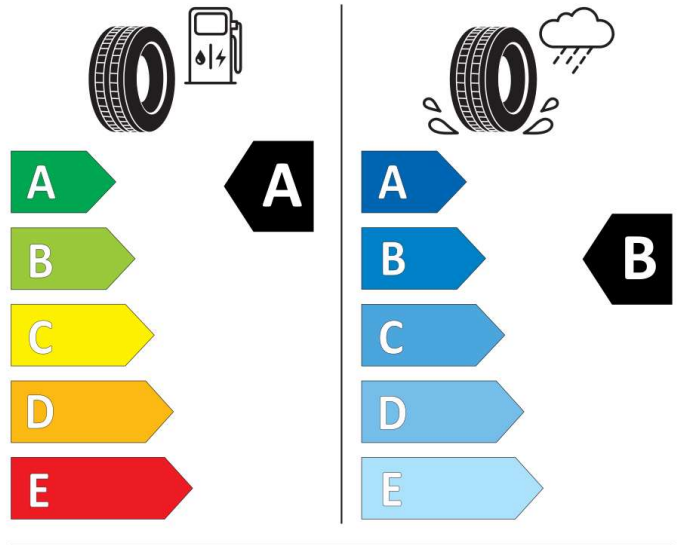

Cl

2020/740

GOOD YEAR

584486

225/45R17 94 W XL

Cl

2020/740

GOOD YEAR