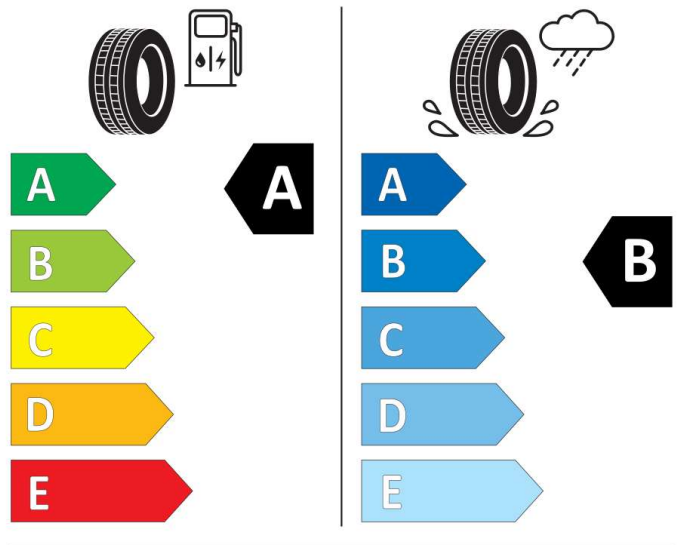

Continental

0358489

205/55 R 16 91 H

Cl