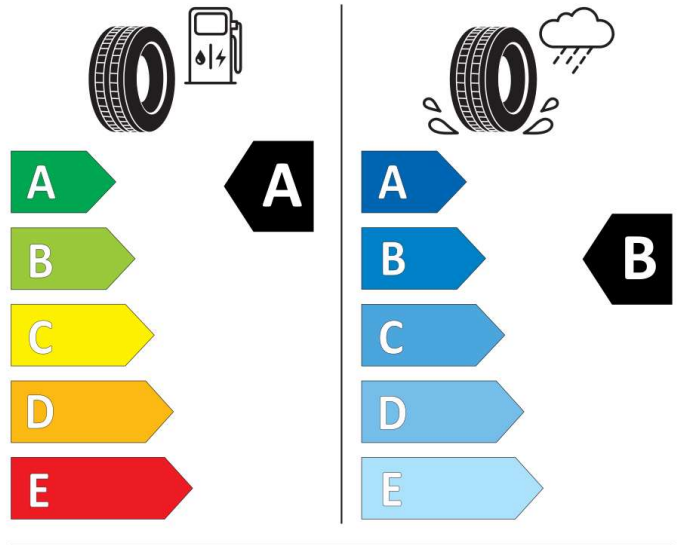

BRIDGESTONE

13937

205/55 R16 91 H

Cl

2020/740