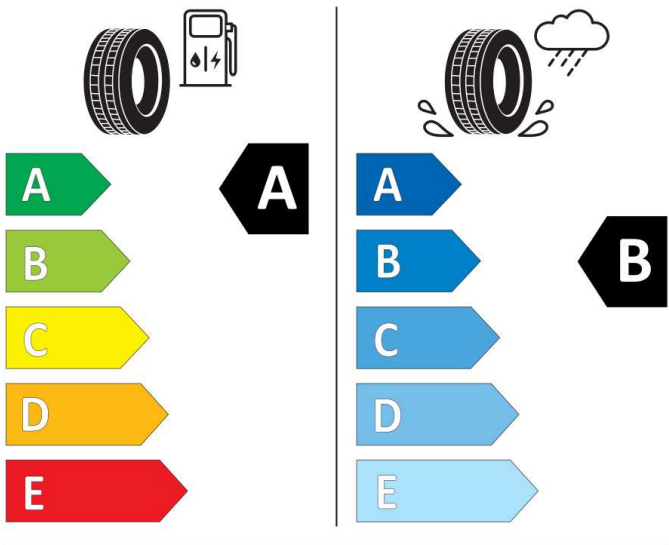

Cl

2020/740

GOOD YEAR

545834

205/55R16 91 H

Cl

2020/740

Continental