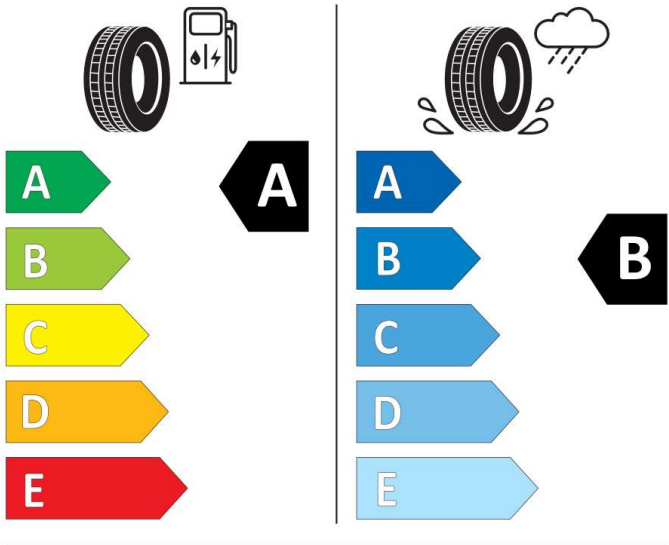

GOOD YEAR

545834

205/55R16 91 H

Cl

2020/740

BRIDGESTONE

13937

205/55 R16 91 H