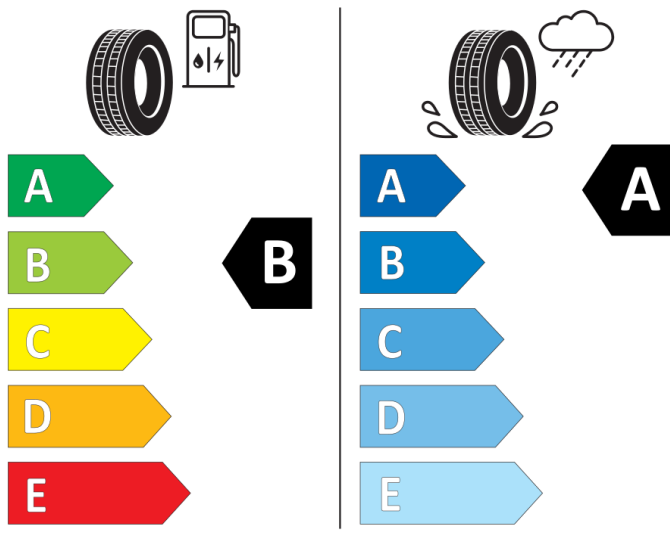

2020/740

Bridgestone

28459

HL255/35 R21 101 Y XL

Cl

2020/740

Continental

0314901