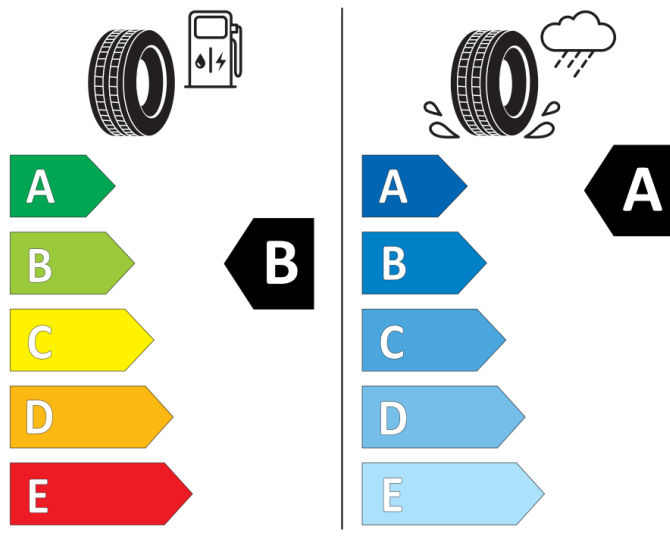

Continental

0358189

255/40 R 20 101 Y XL

Cl