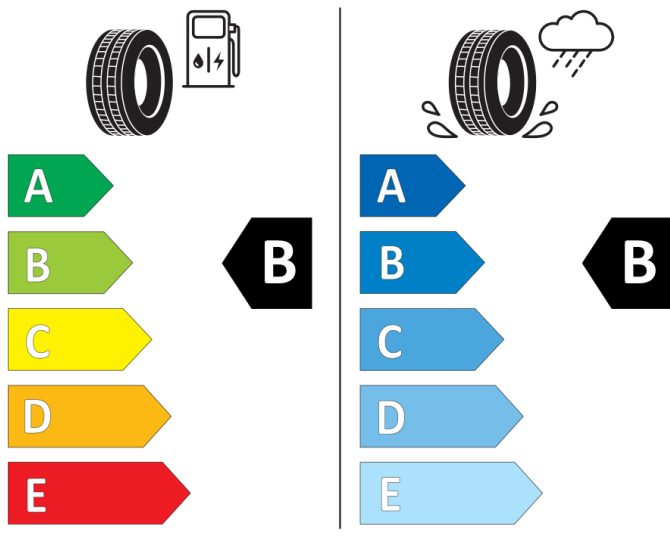

MICHELIN

092334

HL255/35R21 101 Y XL

Cl

2020/740