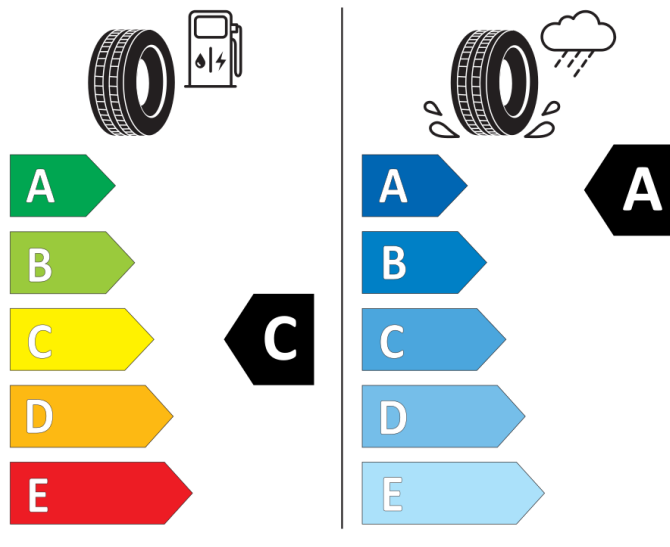

2020/740

BRIDGESTONE

13749

225/40 R18 92 Y XL

Cl

2020/740

GOOD YEAR

584489