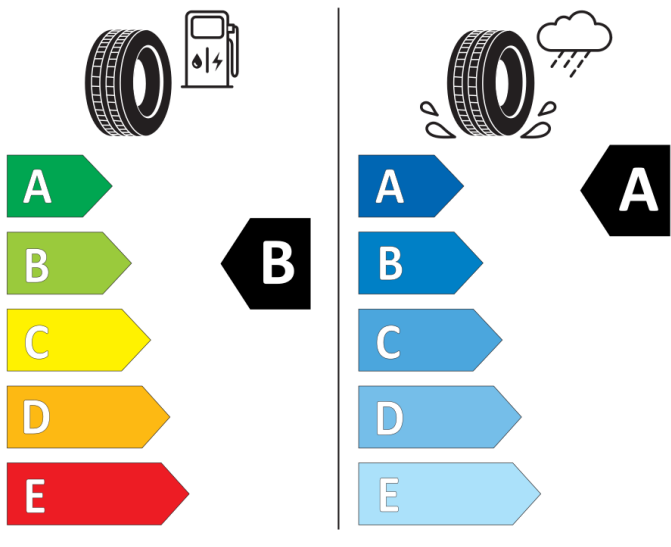

GOOD YEAR

584489

225/40R18 92 Y XL

Cl

2020/740