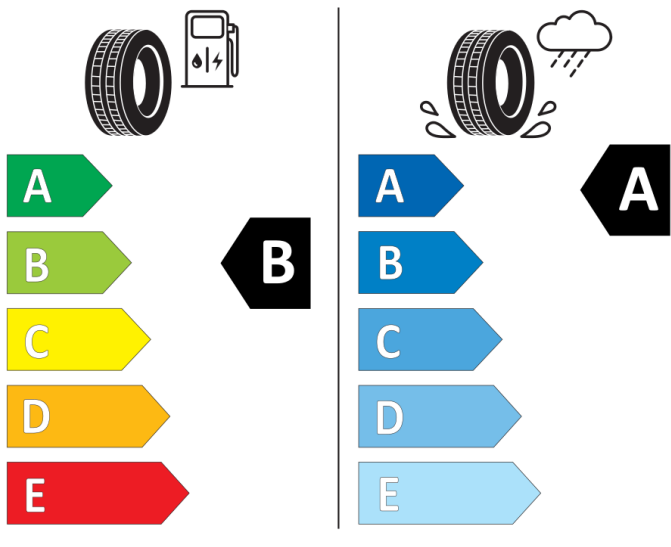

2020/740

BRIDGESTONE

13749

225/40 R18 92 Y XL

Cl

2020/740

GOOD YEAR

584489