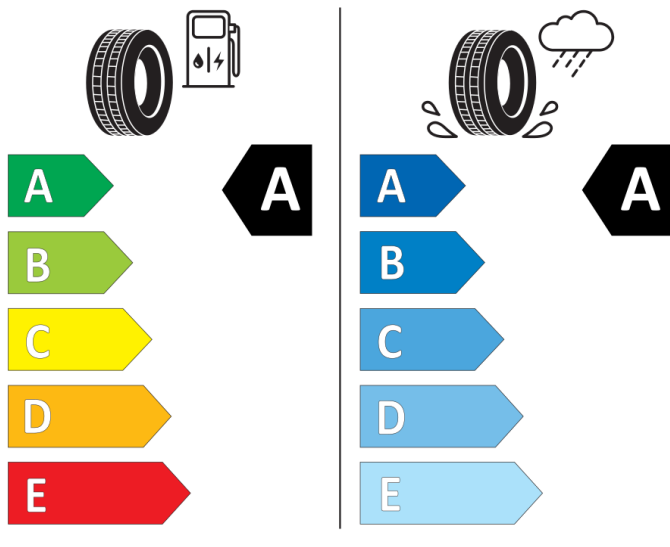

Cl

2020/740

Continental

0311061

185/65 R 15 88 H

Cl

2020/740

GOOD YEAR