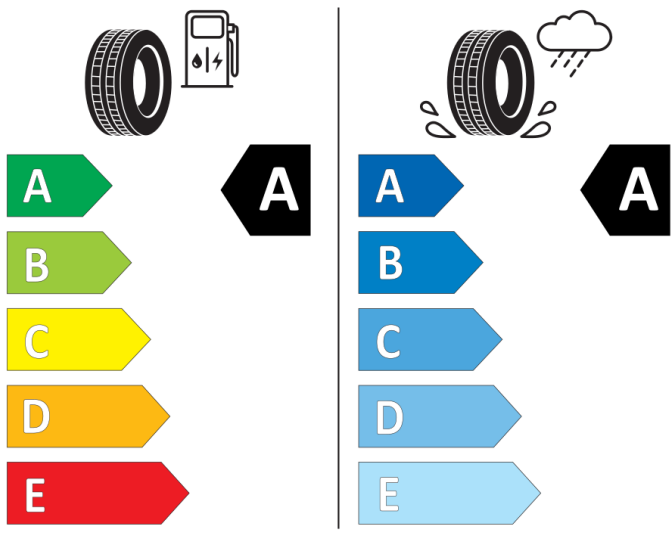

KUMHO ES31

2259623

185/65R15 88 H

Cl

2020/740