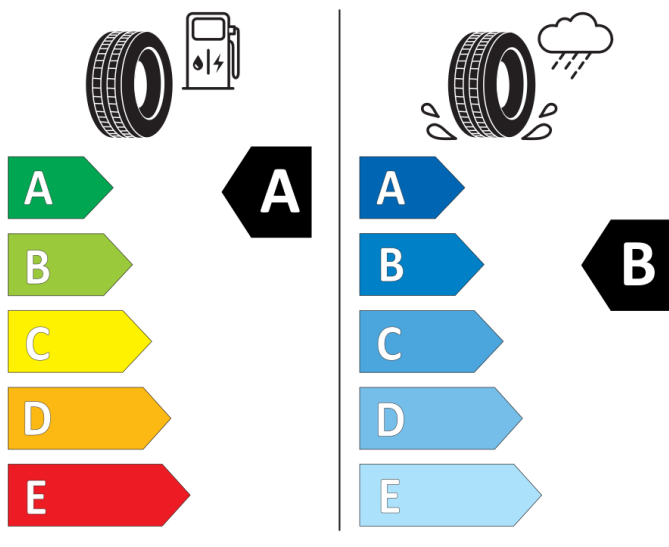

GOOD YEAR

545820

215/55R18 95 T

Cl

2020/740

Continental

0311335

215/55 R 18 95 T

Cl

2020/740

BRIDGESTONE

13942

215/55 R18 95 T

Cl

2020/740