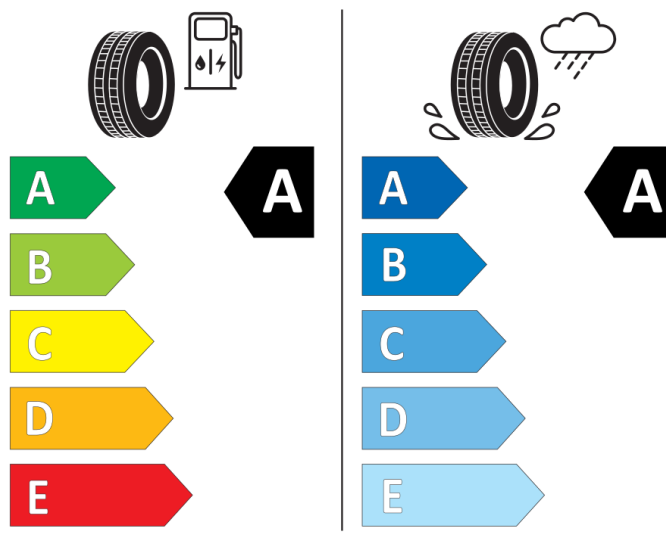

GOOD YEAR

545820

215/55R18 95 T

Cl

2020/740

Continental

0311335

215/55 R 18 95 T

Cl

2020/740

BRIDGESTONE

13942

215/55 R18 95 T

Cl

2020/740