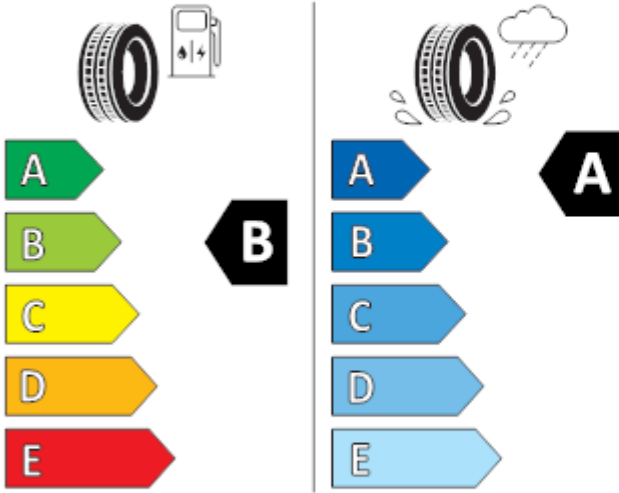

BRIDGESTONE

13230

225/45 R17 91 W

C1