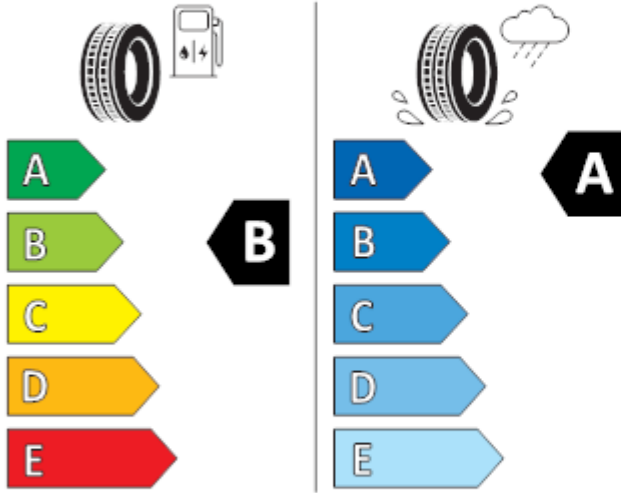

C1

2020/740

MICHELIN

776988

225/45R17 91 W

C1

2020/740

BRIDGESTONE