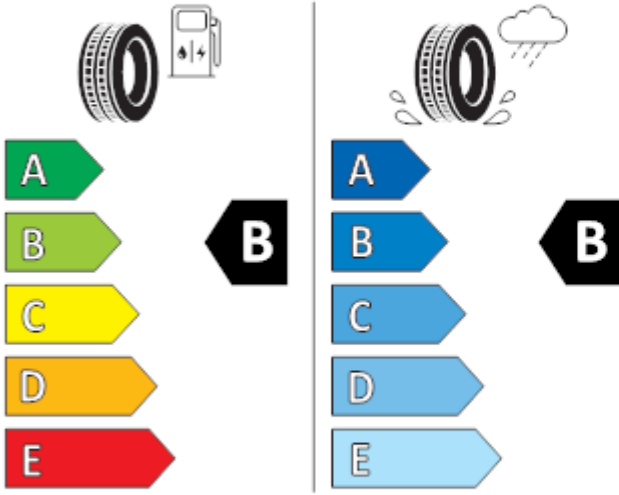

C1

2020/740

MICHELIN

776988

225/45R17 91 W

C1

2020/740

BRIDGESTONE