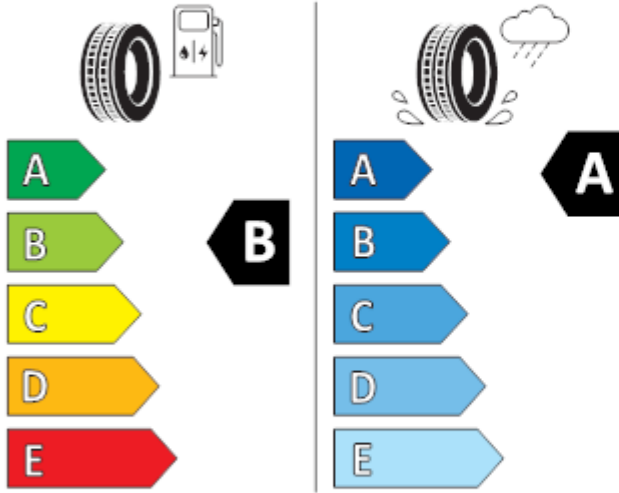

NEXENTIRE

16309

225/45R17 91 W

C1