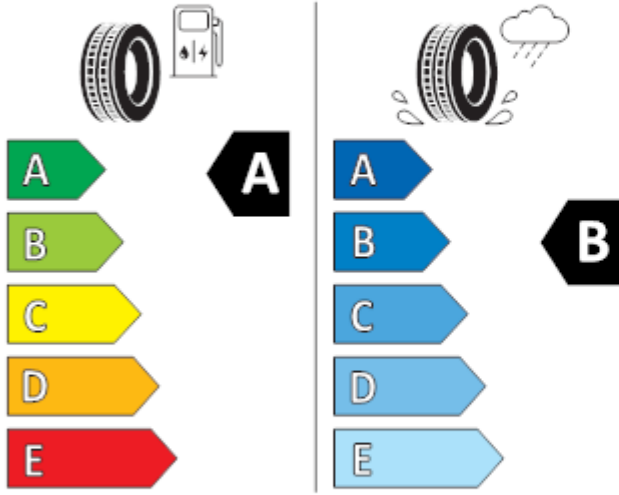

BRIDGESTONE

13946

195/55 R16 91 V XL

C1

2020/740

Continental

0358162

195/55 R 16 91 V XL

C1

2020/740

GOODYEAR

546884

195/55R16 91 V XL

C1

2020/740