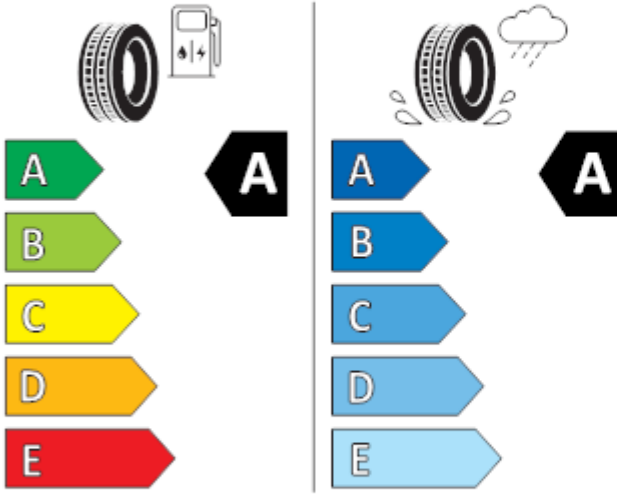

BRIDGESTONE

13946

195/55 R16 91 V XL

C1

2020/740

Continental

0358162

195/55 R 16 91 V XL

C1

2020/740

GOODYEAR

546884

195/55R16 91 V XL

C1

2020/740