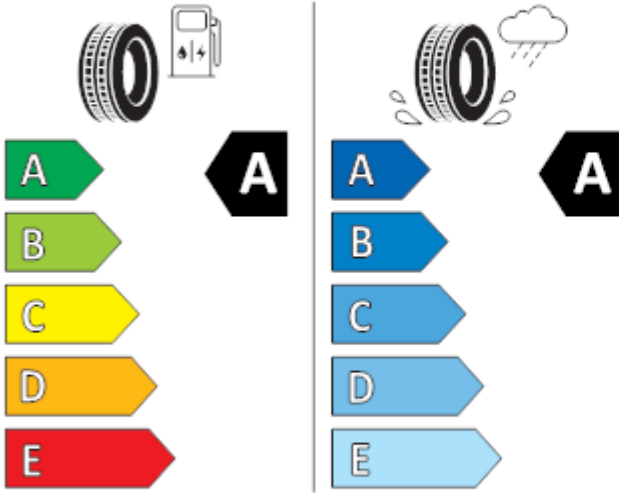

BRIDGESTONE

13946

195/55 R16 91 V XL

C1

2020/740

GOODYEAR

546884

195/55R16 91 V XL

C1

2020/740

Continental

0358162

195/55 R 16 91 V XL

C1

2020/740