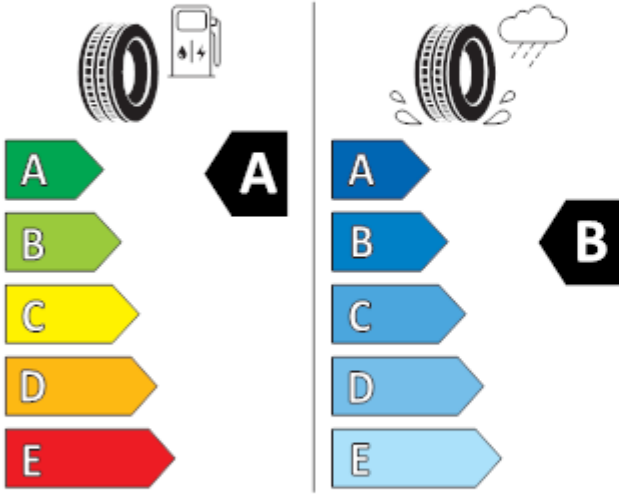

BRIDGESTONE

13946

195/55 R16 91 V XL

C1

2020/740

GOODYEAR

546884

195/55R16 91 V XL

C1

2020/740

Continental

0358162

195/55 R 16 91 V XL

C1

2020/740