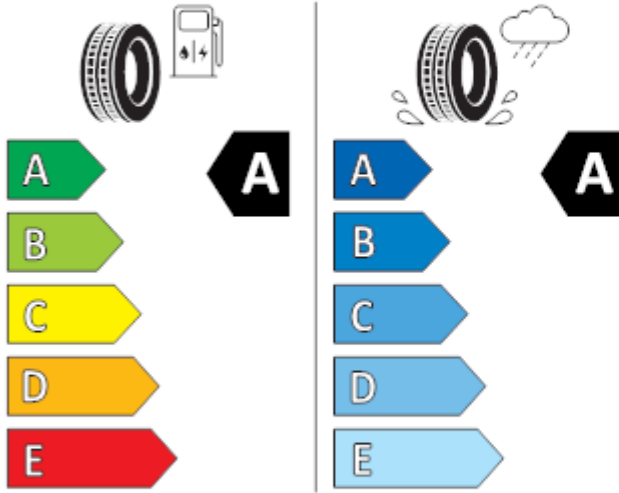

C1

2020/740

BRIDGESTONE

13952

215/55 R17 94 V

C1

2020/740

Continental