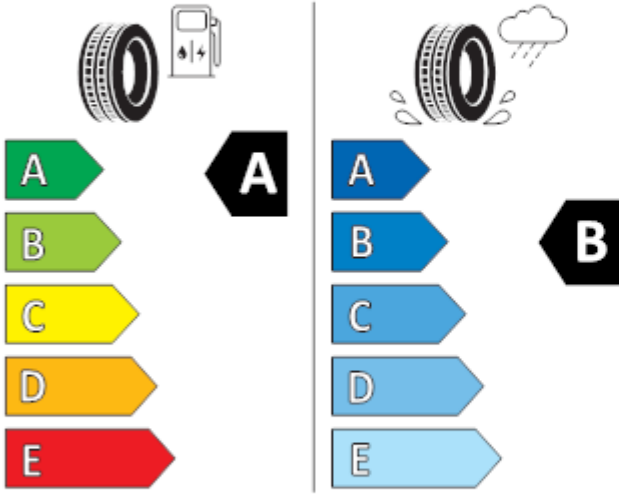

MICHELIN

374250

215/55R17 94 V

C1