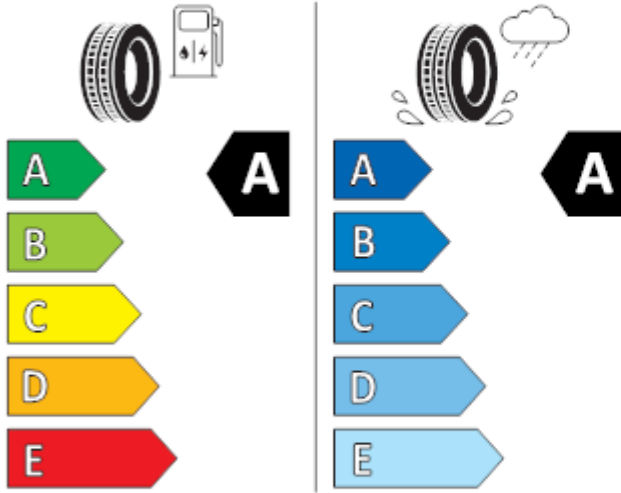

Continental

0358217

215/55 R 17 94 V

C1