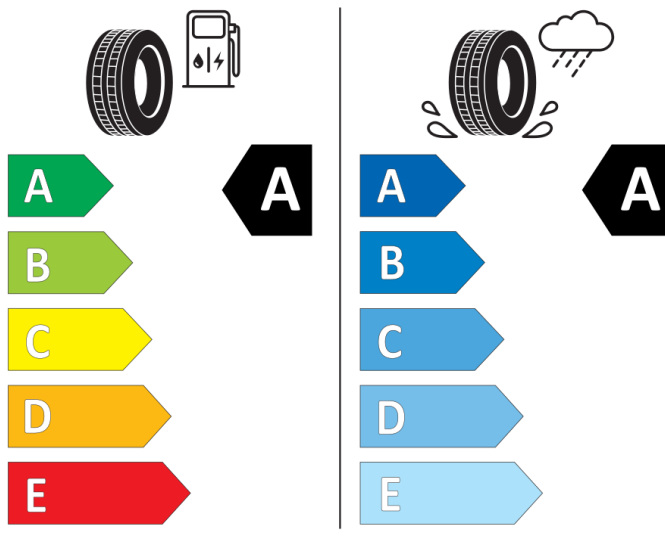

Continental

0358154

205/60 R 16 92 V

Cl

2020/740

BRIDGESTONE

13950

205/60 R16 92 V

Cl

2020/740

GOODYEAR

546793

205/60R16 92 V

Cl

2020/740