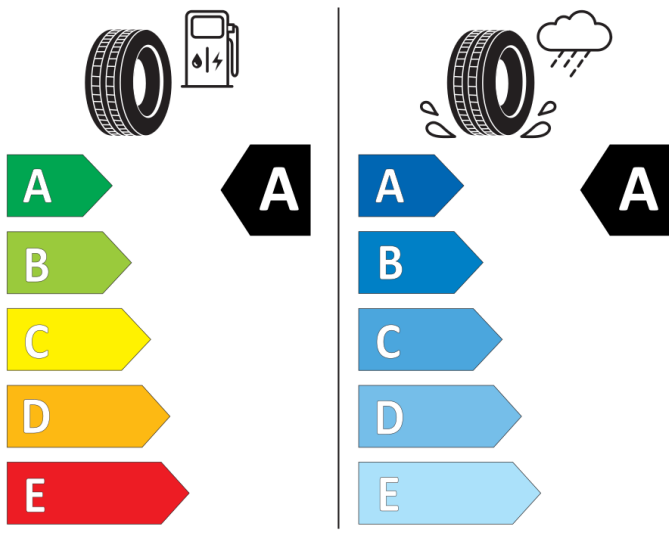

Continental

0358154

205/60 R 16 92 V

Cl

2020/740

BRIDGESTONE

13950

205/60 R16 92 V

Cl

2020/740

GOODYEAR

546793

205/60R16 92 V

Cl

2020/740