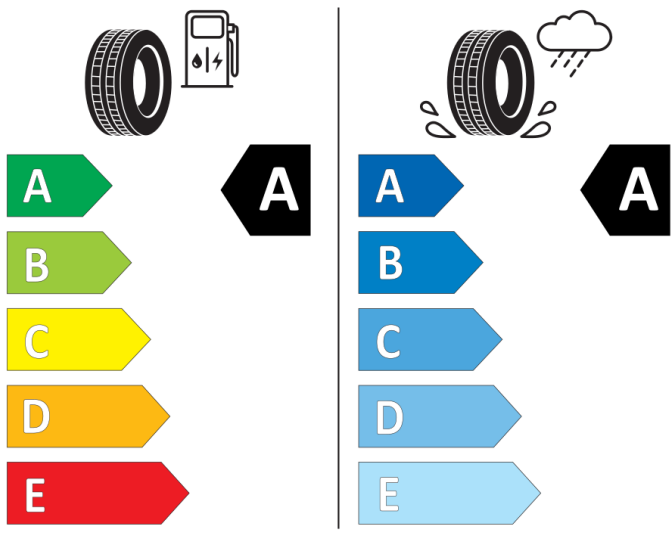

BRIDGESTONE

13950

205/60 R16 92 V

Cl

2020/740

GOOD YEAR

546793

205/60R16 92 V

Cl

2020/740

Conti nental

0358154

205/60 R 16 92 V

Cl

2020/740