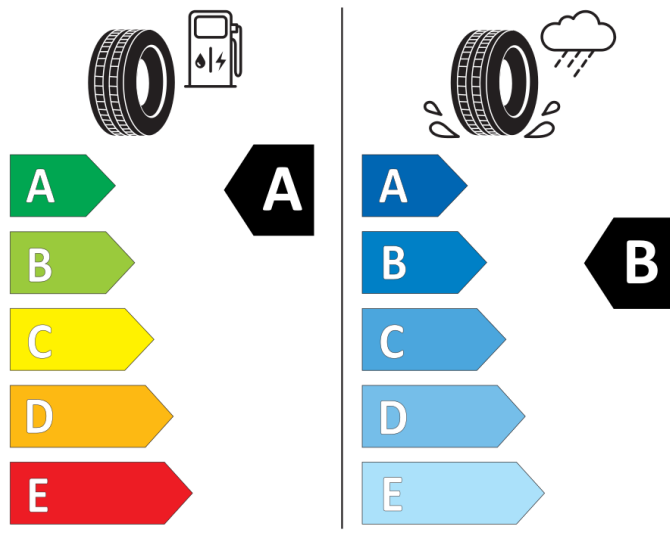

BRIDGESTONE

13950

205/60 R16 92 V

Cl

2020/740

GOOD YEAR

546793

205/60R16 92 V

Cl

2020/740

Conti nental

0358154

205/60 R 16 92 V

Cl

2020/740